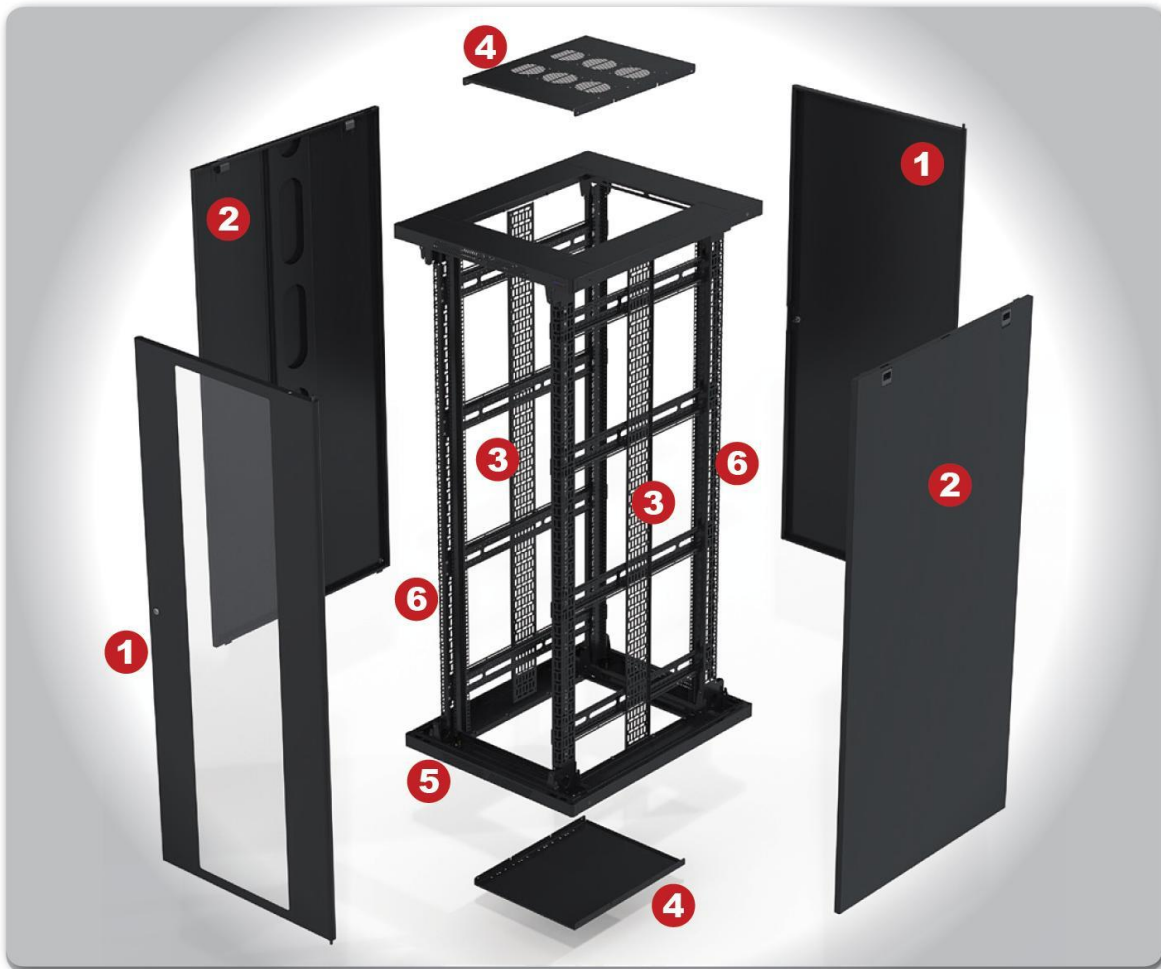

R4088 / R5088 Series

Width x Depth	800mm x 800mm / 32" x 32"
Available Unit Sizes:	22U, 32U, 37U, 42U or 47U
Mounting Depths:	Min: 150mm / 5.9" Max: 700mm / 27.5"
Available Front Doors:	Glass or Perforated Steel

R4108 / R4108 Series

Width x Depth	800mm x 1000mm / 32" x 40"
Available Unit Sizes:	22U, 32U, 37U, 42U or 47U
Mounting Depths:	Min: 150mm / 5.9" Max: 900mm / 35.4"
Available Front Doors:	Glass or Perforated Steel

WxD Available Sizes (Width x Depth):
600x600mm (24"x24") / 600x800mm (24"x32")
600x1000mm (24"x40")
800x800mm (32"x32") / 800x1000mm (32"x40")

U Available Unit Sizes:
22U, 32U, 37U, 42U and 47U

Custom sizes and colours available

1 Front & Back Doors

- Can be removed or rotated
- Magnetic door handles
- Glass, plain or vented steel doors

2 Side Panels

- Easy to open with slam latches
- Removable
- Optional locks

3 Cable Management