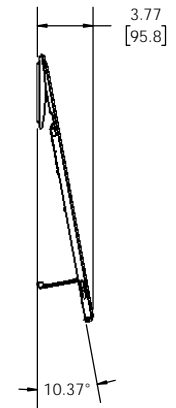

Large Low Profile 6805-002370

THE INFORMATION AND DESIGNS CONTAINED IN THIS DRAWING ARE CONFIDENTIAL AND THE PROPRIETARY PROPERTY OF MILESTONE AV TECHNOLOGIES NEITHER THIS DESIGN NOR ANY INFORMATION CONTAINED IN THIS DRAWING MAY BE REPRODUCED OR DISCLOSED TO OTHERS WITHOUT THE EXPRESS WRITTEN CONSENT OF MILESTONE AV TECHNOLOGIES. 本图纸所包含的信息和设计均系 Milestone 机密和知识产权, 本图纸包含的设计和信
息在未经 Milestone 允许情况下均不得复制或泄露

LL11 CUTSHEET 6805-002370