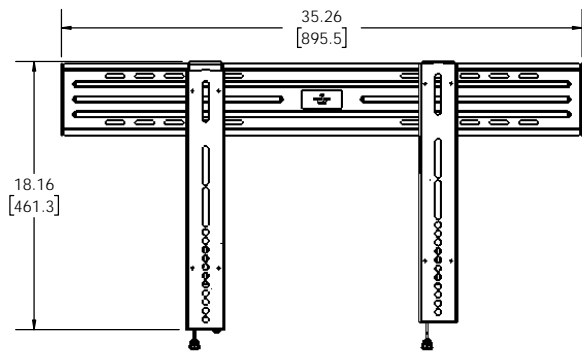

Large Low Profile 6805-002370

THE INFORMATION AND DESIGNS CONTAINED IN THIS DRAWING ARE CONFIDENTIAL AND THE PROPRIETARY PROPERTY OF MILESTONE AV TECHNOLOGIES NEITHER THIS DESIGN NOR ANY INFORMATION CONTAINED IN THIS DRAWING MAY BE REPRODUCED OR DISCLOSED TO OTHERS WITHOUT THE EXPRESS WRITTEN CONSENT OF MILESTONE AV TECHNOLOGIES. 本图纸所包含的信息和设计均系 Milestone 机密和知识产权, 本图纸包含的设计和信
息在未经 Milestone 允许情况下均不得复制或泄露

LL11 CUTSHEET 6805-002370