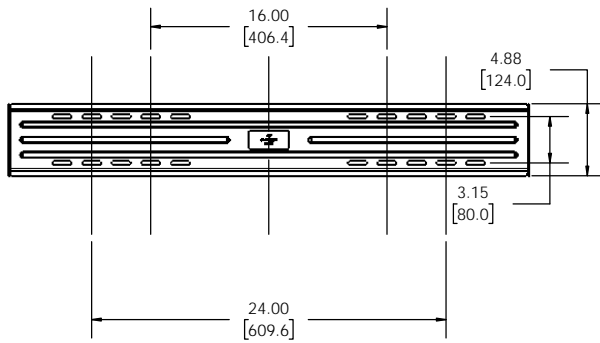

Large Low Profile 6805-002370

THE INFORMATION AND DESIGNS CONTAINED IN THIS DRAWING ARE CONFIDENTIAL AND THE PROPRIETARY PROPERTY OF MILESTONE AV TECHNOLOGIES NEITHER THIS DESIGN NOR ANY INFORMATION CONTAINED IN THIS DRAWING MAY BE REPRODUCED OR DISCLOSED TO OTHERS WITHOUT THE EXPRESS WRITTEN CONSENT OF MILESTONE AV TECHNOLOGIES. 本图纸所包含的信息和设计均系 Milestone 机密和知识产权, 本图纸包含的设计和信
息在未经 Milestone 允许情况下均不得复制或泄露

LL11 CUTSHEET 6805-002370