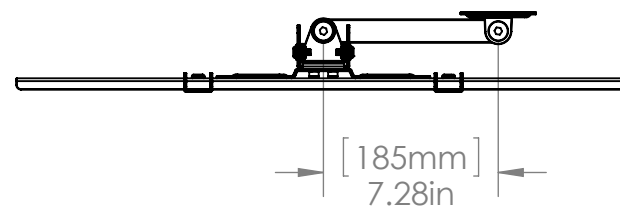

3-D

WALL PLATE

TOP VIEW - EXTENDED

SIDE VIEW - EXTENDED

TV INTERFACE - OPTION 2

TOP VIEW - RETRACTED

SIDE VIEW - RETRACTED