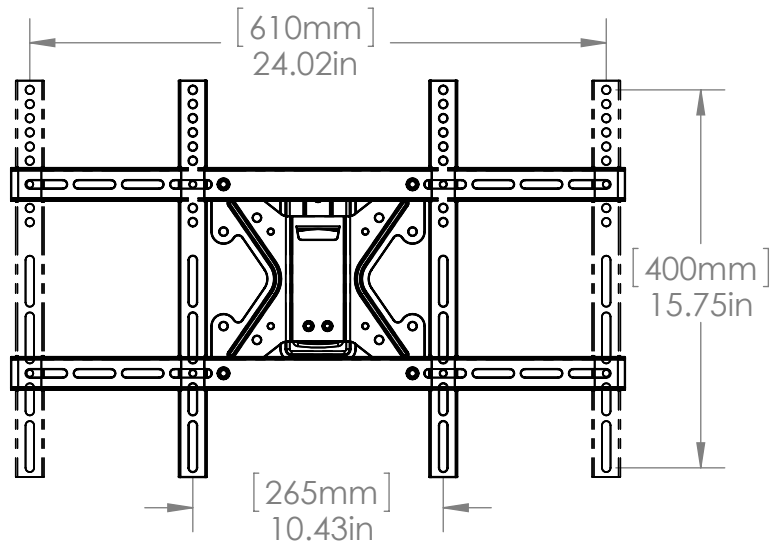

TV INTERFACE

SECURA

Large Full Motion 6805-002208-XXX

THE INFORMATION AND DESIGNS CONTAINED IN THIS DRAWING ARE CONFIDENTIAL AND THE PROPRIETARY PROPERTY OF MILESTONE AV TECHNOLOGIES NEITHER THIS DESIGN NOR ANY INFORMATION CONTAINED IN THIS DRAWING MAY BE REPRODUCED OR DISCLOSED TO OTHERS WITHOUT THE EXPRESS WRITTEN CONSENT OF MILESTONE AV TECHNOLOGIES. 本图纸所包含的信息和设计均系 Milestone 机密和知识产权，本图纸包含的设计和信
息在未经 Milestone 允许情况下均不得复制或泄露

3-D

WALL PLATE

TOP VIEW - EXTENDED

SIDE VIEW - EXTENDED

TV INTERFACE - OPTION 2

TOP VIEW - RETRACTED

SIDE VIEW - RETRACTED