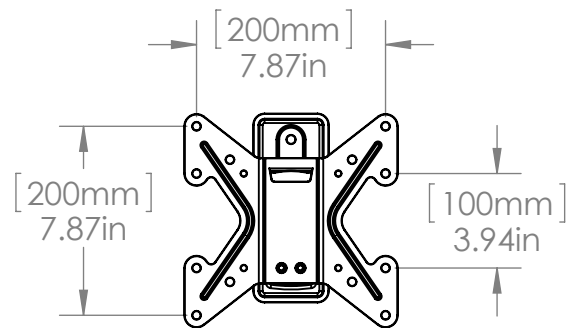

3-D

WALL PLATE

TOP VIEW - EXTENDED

SIDE VIEW - EXTENDED

TV INTERFACE - OPTION 2

TOP VIEW - RETRACTED

SIDE VIEW - RETRACTED