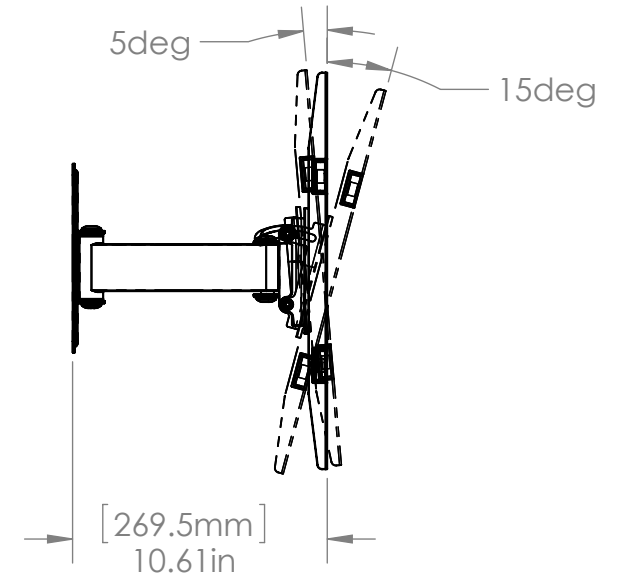

TV INTERFACE

SECURA

Large Full Motion 6805-002208-XXX

THE INFORMATION AND DESIGNS CONTAINED IN THIS DRAWING ARE CONFIDENTIAL AND THE PROPRIETARY PROPERTY OF MILESTONE AV TECHNOLOGIES NEITHER THIS DESIGN NOR ANY INFORMATION CONTAINED IN THIS DRAWING MAY BE REPRODUCED OR DISCLOSED TO OTHERS WITHOUT THE EXPRESS WRITTEN CONSENT OF MILESTONE AV TECHNOLOGIES. 本图纸所包含的信息和设计均系 Milestone 机密和知识产权，本图纸包含的设计和信
息在未经 Milestone 允许情况下均不得复制或泄露

3-D

WALL PLATE

TOP VIEW - EXTENDED

SIDE VIEW - EXTENDED

TV INTERFACE - OPTION 2

TOP VIEW - RETRACTED

SIDE VIEW - RETRACTED