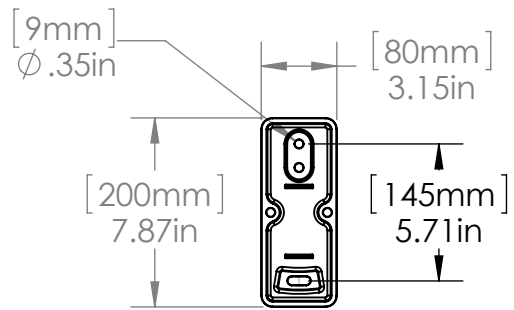

TV INTERFACE

SECURA

Large Full Motion 6805-002208-XXX

THE INFORMATION AND DESIGNS CONTAINED IN THIS DRAWING ARE CONFIDENTIAL AND THE PROPRIETARY PROPERTY OF MILESTONE AV TECHNOLOGIES NEITHER THIS DESIGN NOR ANY INFORMATION CONTAINED IN THIS DRAWING MAY BE REPRODUCED OR DISCLOSED TO OTHERS WITHOUT THE EXPRESS WRITTEN CONSENT OF MILESTONE AV TECHNOLOGIES. 本图纸所包含的信息和设计均系 Milestone 机密和知识产权，本图纸包含的设计和信
息在未经 Milestone 允许情况下均不得复制或泄露

3-D

WALL PLATE

TOP VIEW - EXTENDED

SIDE VIEW - EXTENDED

TV INTERFACE - OPTION 2

TOP VIEW - RETRACTED

SIDE VIEW - RETRACTED