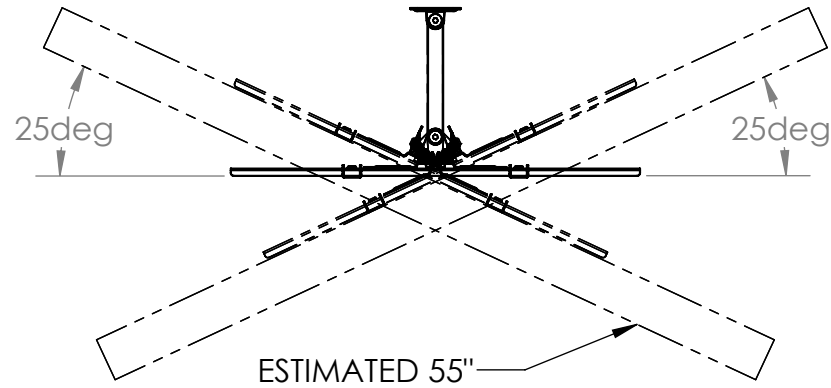

TV INTERFACE

SECURA

Large Full Motion 6805-002208-XXX

THE INFORMATION AND DESIGNS CONTAINED IN THIS DRAWING ARE CONFIDENTIAL AND THE PROPRIETARY PROPERTY OF MILESTONE AV TECHNOLOGIES NEITHER THIS DESIGN NOR ANY INFORMATION CONTAINED IN THIS DRAWING MAY BE REPRODUCED OR DISCLOSED TO OTHERS WITHOUT THE EXPRESS WRITTEN CONSENT OF MILESTONE AV TECHNOLOGIES. 本图纸所包含的信息和设计均系 Milestone 机密和知识产权，本图纸包含的设计和信
息在未经 Milestone 允许情况下均不得复制或泄露

3-D

WALL PLATE

TOP VIEW - EXTENDED

SIDE VIEW - EXTENDED

TV INTERFACE - OPTION 2

TOP VIEW - RETRACTED

SIDE VIEW - RETRACTED