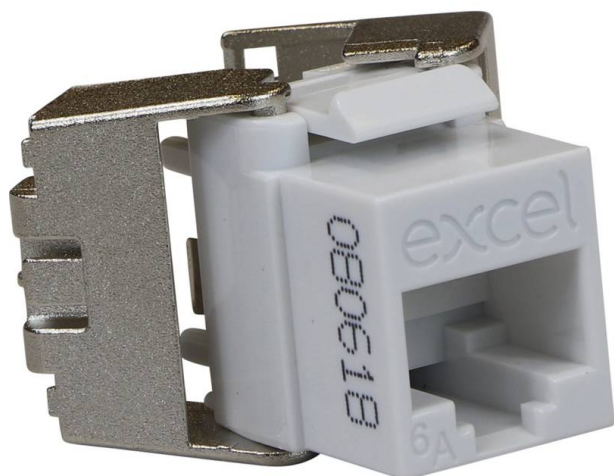

Excel Category 6A UTP Low Profile Keystone Jack Toolless - White

Item Code: 100-182-WT

excel
without compromise.

✕ 25 Year System Warranty

✕ Choice of colours

✕ Low Profile - 28mm overall depth

✕ Supports 10 Gigabit Ethernet

✕ Toolless termination design

✕ 3rd Party ISO11081 2nd Edition verification

Product Overview

The Excel Category 6A Low Profile Unscreened Keystone Jack, is a reduced size toolless termination RJ45 socket. The reduced size allows for multiple cable entry directions to be accommodated when this jack is mounted in a standard depth back box. This permits many mounting options including flush shutters at the outlet as well as more common angled shutter used with keystone jacks.

The socket is manufactured from high quality polymer with a die cast metallic "butterfly" style rear closing.

Product Specifications

Feature	Values
Model	Jack
Type of connector	RJ45 8(8)
Category	6A (IEC)
Colour	White
AWG-range	22...26

Excel Category 6A UTP Low Profile Keystone Jack Toolless - White

Item Code: 100-182-WT

Additional specifications

Features	Values
Depth	28.3mm
Height	21.5mm
Housing	Die cast Zinc-alloy & ABS High-Impact
RJ45 Contacts	Nickel plated phosphor bronze alloy with 50 micro-inch Gold plating
IDC Contacts	Tin plated phosphor bronze alloy
RJ45 Life	Minimum 750 insertions
Storage temperature	-40 to +70°C
Operating temperature	-10 to +60°C