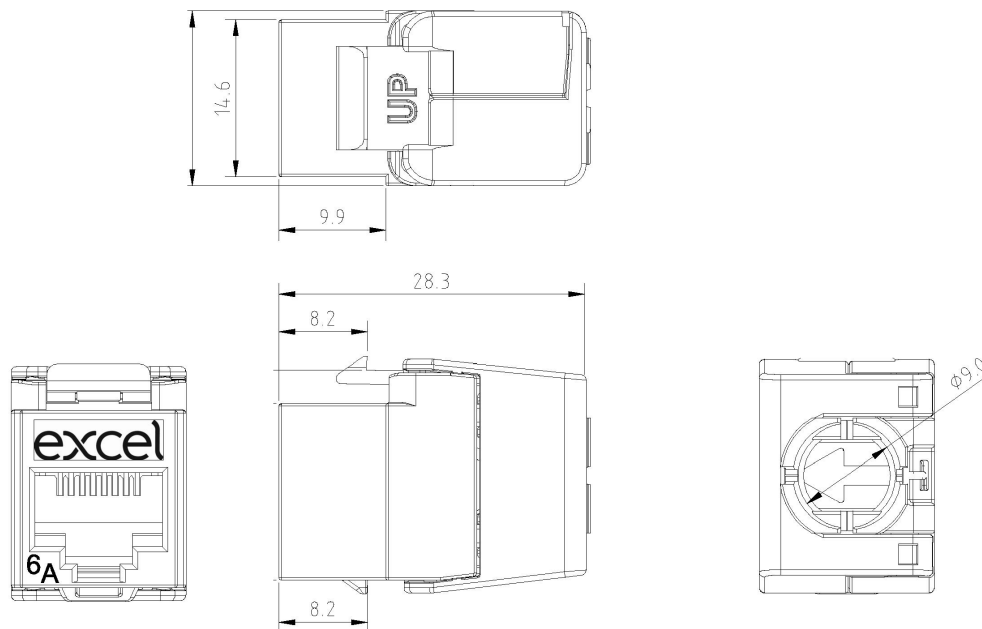

The socket is manufactured from high quality polymer with a die cast metallic "butterfly" style rear closing.

Product Specifications

Feature	Values
Model	Jack
Type of connector	RJ45 8(8)
Category	6A (IEC)
Colour	White
AWG-range	22...26

Excel Category 6A UTP Low Profile Keystone Jack Toolless - White

Item Code: 100-182-WT

Additional specifications

Features	Values
Depth	28.3mm
Height	21.5mm
Housing	Die cast Zinc-alloy & ABS High-Impact
RJ45 Contacts	Nickel plated phosphor bronze alloy with 50 micro-inch Gold plating
IDC Contacts	Tin plated phosphor bronze alloy
RJ45 Life	Minimum 750 insertions
Storage temperature	-40 to +70°C
Operating temperature	-10 to +60°C

Product drawing

Excel Category 6A UTP Low Profile Keystone Jack Toolless - White

Item Code: 100-182-WT

Included accessories

Accessories	Singles	24-packs
Nylon cable tie	1	24
Wiring cap	1	24

Standards

Applicable standard	Detail
RoHS	Restriction of Hazardous Substances - Compliant
ISO/IEC 11801-1:2017	Information technology - Generic cabling for customer premises: Part 1 General Requirements
EN 50173-1:2011	Information technology. Generic cabling systems - General requirements
ANSI/TIA 568-2.D	Balanced Twisted-Pair Telecommunications Cabling and Components Standards

Part Number Table

Part Number	Description
100-182-BK	Excel Category 6A UTP Low Profile Keystone Jack Toolless - Black
100-182-BK-24	Excel Category 6A UTP Low Profile Keystone Jack Toolless - Black (24-pack)
100-182-WT	Excel Category 6A UTP Low Profile Keystone Jack Toolless - White
100-182-WT-24	Excel Category 6A UTP Low Profile Keystone Jack Toolless - White (24-pack)