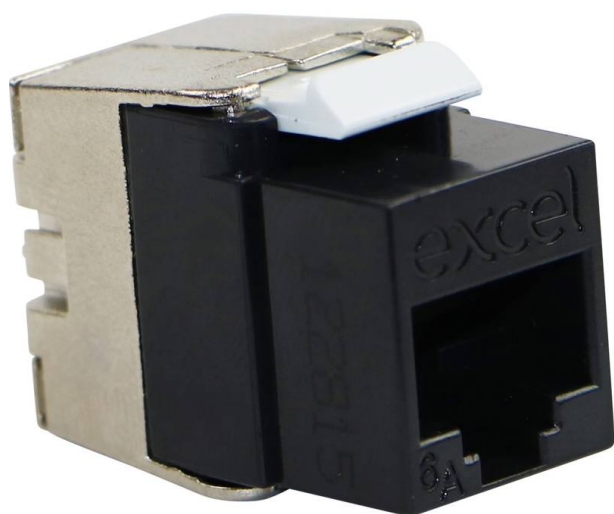

Excel Category 6A UTP Low Profile Keystone Jack Toolless - Black

Item Code: 100-182-BK

excel
without compromise.

✕ 25 Year System Warranty

✕ Choice of colours

✕ Low Profile - 28mm overall depth

✕ Supports 10 Gigabit Ethernet

✕ Toolless termination design

✕ 3rd Party ISO11081 2nd Edition verification

Product Overview

The Excel Category 6A Low Profile Unscreened Keystone Jack, is a reduced size toolless termination RJ45 socket. The reduced size allows for multiple cable entry directions to be accommodated when this jack is mounted in a standard depth back box. This permits many mounting options including flush shutters at the outlet as well as more common angled shutter used with keystone jacks.

The socket is manufactured from high quality polymer with a die cast metallic "butterfly" style rear closing.

Product Specifications

Feature	Values
Model	Jack
Type of connector	RJ45 8(8)
Category	6A (IEC)
Colour	Black
AWG-range	22...26

Excel Category 6A UTP Low Profile Keystone Jack Toolless - Black

Item Code: 100-182-BK

Additional specifications

Features	Values
Depth	28.3mm
Height	21.5mm
Housing	Die cast Zinc-alloy & ABS High-Impact
RJ45 Contacts	Nickel plated phosphor bronze alloy with 50 micro-inch Gold plating
IDC Contacts	Tin plated phosphor bronze alloy
RJ45 Life	Minimum 750 insertions
Storage temperature	-40 to +70°C
Operating temperature	-10 to +60°C