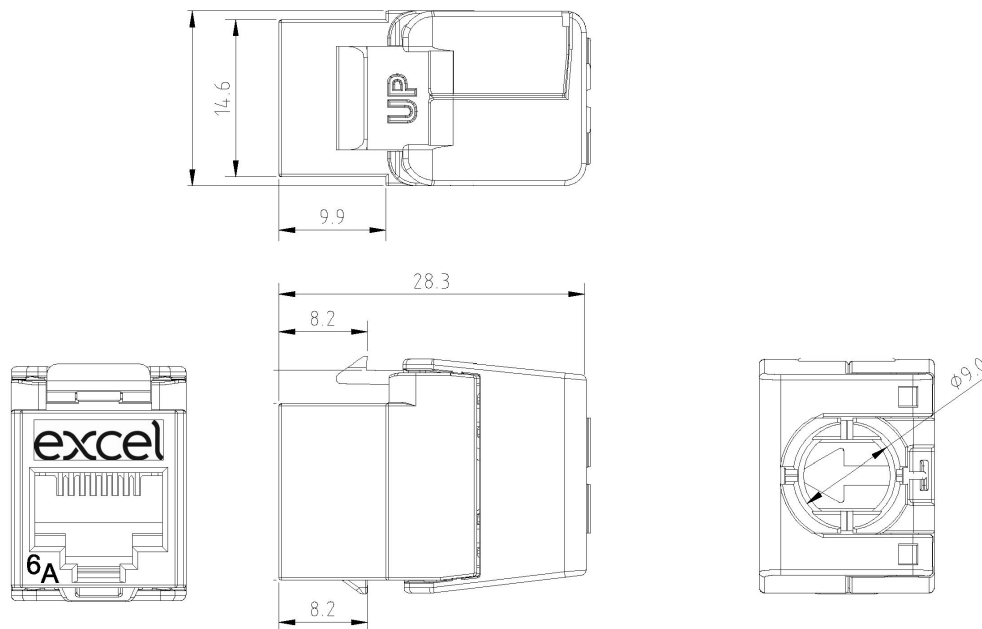

The socket is manufactured from high quality polymer with a die cast metallic "butterfly" style rear closing.

Product Specifications

Feature	Values
Model	Jack
Type of connector	RJ45 8(8)
Category	6A (IEC)
Colour	Black
AWG-range	22...26

Excel Category 6A UTP Low Profile Keystone Jack Toolless - Black

Item Code: 100-182-BK

Additional specifications

Features	Values
Depth	28.3mm
Height	21.5mm
Housing	Die cast Zinc-alloy & ABS High-Impact
RJ45 Contacts	Nickel plated phosphor bronze alloy with 50 micro-inch Gold plating
IDC Contacts	Tin plated phosphor bronze alloy
RJ45 Life	Minimum 750 insertions
Storage temperature	-40 to +70°C
Operating temperature	-10 to +60°C

Product drawing

Excel Category 6A UTP Low Profile Keystone Jack Toolless - Black

Item Code: 100-182-BK

Included accessories

Accessories	Singles	24-packs
Nylon cable tie	1	24
Wiring cap	1	24

Standards

Applicable standard	Detail
RoHS	Restriction of Hazardous Substances - Compliant
ISO/IEC 11801-1:2017	Information technology - Generic cabling for customer premises: Part 1 General Requirements
EN 50173-1:2011	Information technology. Generic cabling systems - General requirements
ANSI/TIA 568-2.D	Balanced Twisted-Pair Telecommunications Cabling and Components Standards

Part Number Table

Part Number	Description
100-182-BK	Excel Category 6A UTP Low Profile Keystone Jack Toolless - Black
100-182-BK-24	Excel Category 6A UTP Low Profile Keystone Jack Toolless - Black (24-pack)
100-182-WT	Excel Category 6A UTP Low Profile Keystone Jack Toolless - White
100-182-WT-24	Excel Category 6A UTP Low Profile Keystone Jack Toolless - White (24-pack)