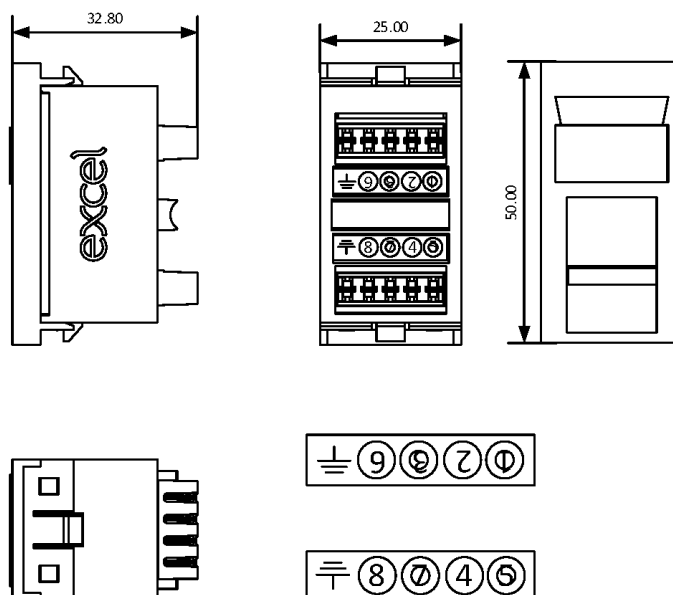

Excel Category 6 (UTP) Unscreened Euromod RJ45 Module - White

Item Code: 100-300

excel
without compromise.

Product drawings

Standards

Applicable standard	Detail
ISO/IEC 11801:2011 (Ed 2.2)	Information technology - Generic cabling for customer premises
IEC 61156-5:2012 (Ed 2.1)	Multicore and symmetrical pair/quad cables for digital communications - Part 5: Symmetrical pair/quad cables with transmission characteristics up to 1 000 MHz - Horizontal floor wiring - Sectional specification
EN 50173-1:2011	Information technology. Generic cabling systems - General requirements
EN 50173-2:2007 including amendment A1:2010	Information technology. Generic cabling systems - Office premises
ANSI/TIA 568-C:2009	Balanced Twisted-Pair Telecommunications Cabling and Components Standards
RoHS	Restriction of Hazardous Substances - Compliant