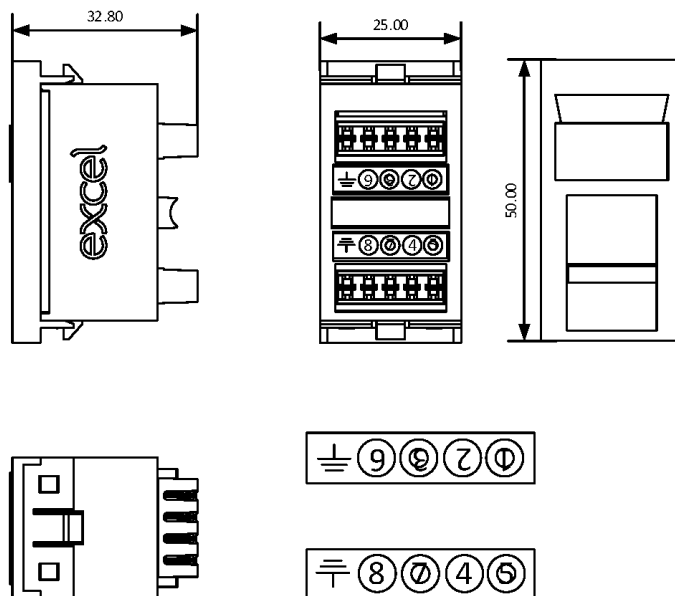

Termination can be made using Krone tooling, a cable tie base is positioned to the side of the IDC blocks to relieve cable stress.

Product Specifications

Feature	Values
Type of fastening	Engage (snap)
Type of connector	RJ45 8(8)
Category	6
Colour	Black
Connection type	LSA
Outlet direction	Straight
Width of device	25 mm
Height of device	50 mm
Depth of device	33 mm

Excel Category 6 (UTP) Unscreened Euromod RJ45 Module - Black

Item Code: 100-298

Product drawings

Standards

Applicable standard	Detail
ISO/IEC 11801:2011 (Ed 2.2)	Information technology - Generic cabling for customer premises
IEC 61156-5:2012 (Ed 2.1)	Multicore and symmetrical pair/quad cables for digital communications - Part 5: Symmetrical pair/quad cables with transmission characteristics up to 1 000 MHz - Horizontal floor wiring - Sectional specification
EN 50173-1:2011	Information technology. Generic cabling systems - General requirements
EN 50173-2:2007 including amendment A1:2010	Information technology. Generic cabling systems - Office premises
ANSI/TIA 568-C:2009	Balanced Twisted-Pair Telecommunications Cabling and Components Standards
RoHS	Restriction of Hazardous Substances - Compliant