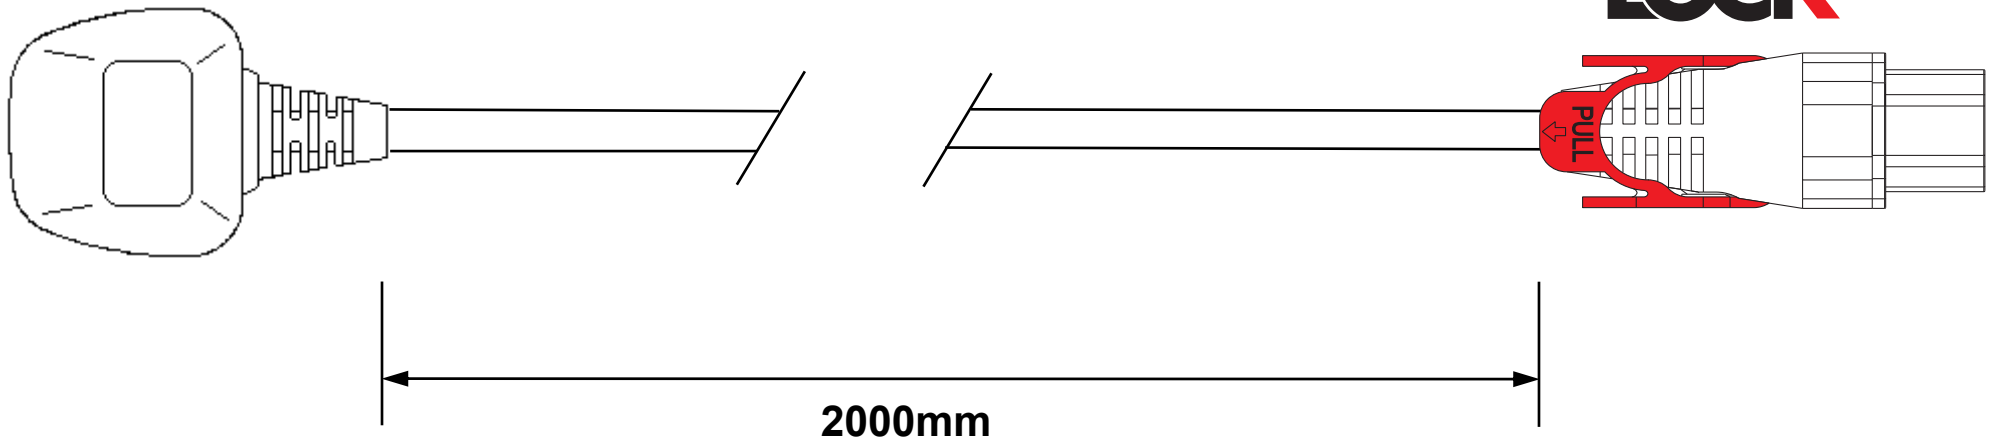

STOCK CODE

PC1544

ITF-14
Barcode **05055287014122**

CABLE REQUIREMENTS:

Make:
Colour: Black
Type:
3 CORE 1.00mm² H05VV-F

PLUG REQUIREMENTS:

Type: SW368 11
Colour: Black
Rating: 5A
Reference: Fully Moulded UK Plug

CONNECTOR REQUIREMENTS:

Type: SW934
Colour: BLACK
Rating: 10A
Other Information:
C13 IEC Locking Conn. - EN Approved

EXTRA REQUIREMENTS

PACKAGING OUTER TBC
PIN PROTECTING COVER NO
WIRING INSTRUCTIONS NO

HANKING