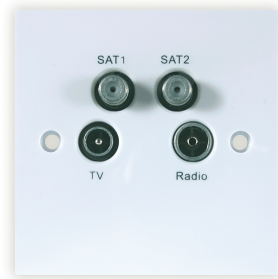

connecting the future

TV/Radio/Sat/Return

Article number: 304109

Product description:

- Quad (TV/Radio/Sat/Return)
- Fully screened
- UK style front plate
- Die-cast housing
- DAB compatible

Specifications

ORDER INFORMATION	
EAN Number	5702663041097
CHARACTERISTICS	
Type	UK Style, Single Gang
Return Path	DC...2150 MHz
FREQUENCY	
Frequency Range FM	87.5...230 MHz
Frequency Range TV	47...68/254...862 MHz
Frequency Range SAT	950...2150 MHz
LOSS	

Through Loss IN-FM	<3.0 dB
Through Loss IN-TV	<2.5 dB
Through Loss IN-SAT	<3.0 dB
RETURN LOSS	
Return Loss IN	<1.0 dB
OPERATIONAL	
DC Passthrough SAT	Yes
CONNECTORS	
Connector IN-OUT	Spring Clamp Termination
Connector FM	IEC-female
Connector TV	IEC-male
MECHANICAL	
Colour	White
Product Height	86 mm
Product Width	86 mm
Product Depth	37 mm
Packaging Height	0,455 m
Packaging Width	0,260 m
Packaging Depth	0,505 m
Packaging Volume	0,060 m ³
Net Weight	0,127 kg
Tara Weight	0,038 kg
Total Weight	0,165 kg
Remarks	Screened Die-Cast Housing Return port can also be used as SAT 2 port.
