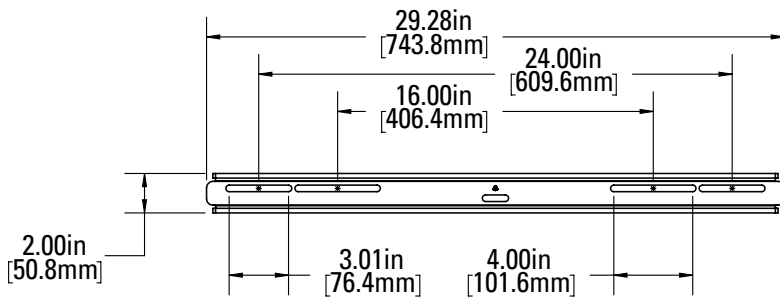

DIMENSIONS in. [mm]

TV INTERFACE

SIDE VIEW

WALL PLATE

TOP VIEW - TV MOUNTED

FULLY ASSEMBLED MOUNT

TOP VIEW