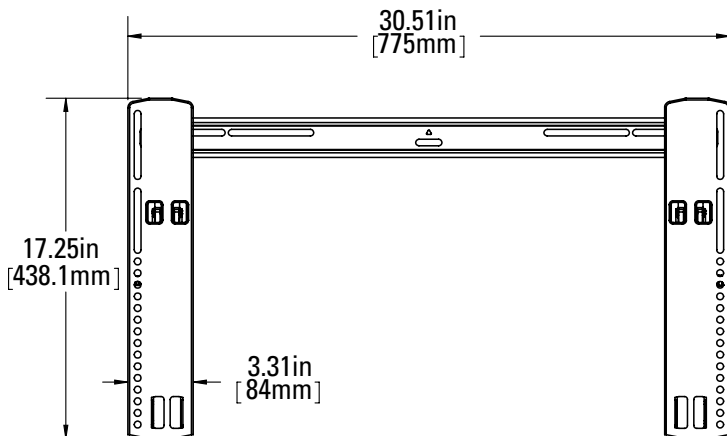

DIMENSIONS in. [mm]

TV INTERFACE

SIDE VIEW

WALL PLATE

TOP VIEW - TV MOUNTED

FULLY ASSEMBLED MOUNT

TOP VIEW