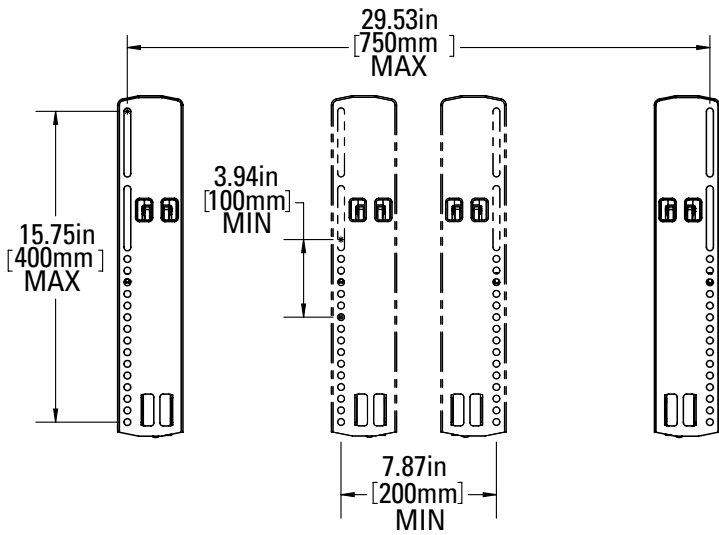

DIMENSIONS in. [mm]

TV INTERFACE

SIDE VIEW

WALL PLATE

TOP VIEW - TV MOUNTED

FULLY ASSEMBLED MOUNT

TOP VIEW