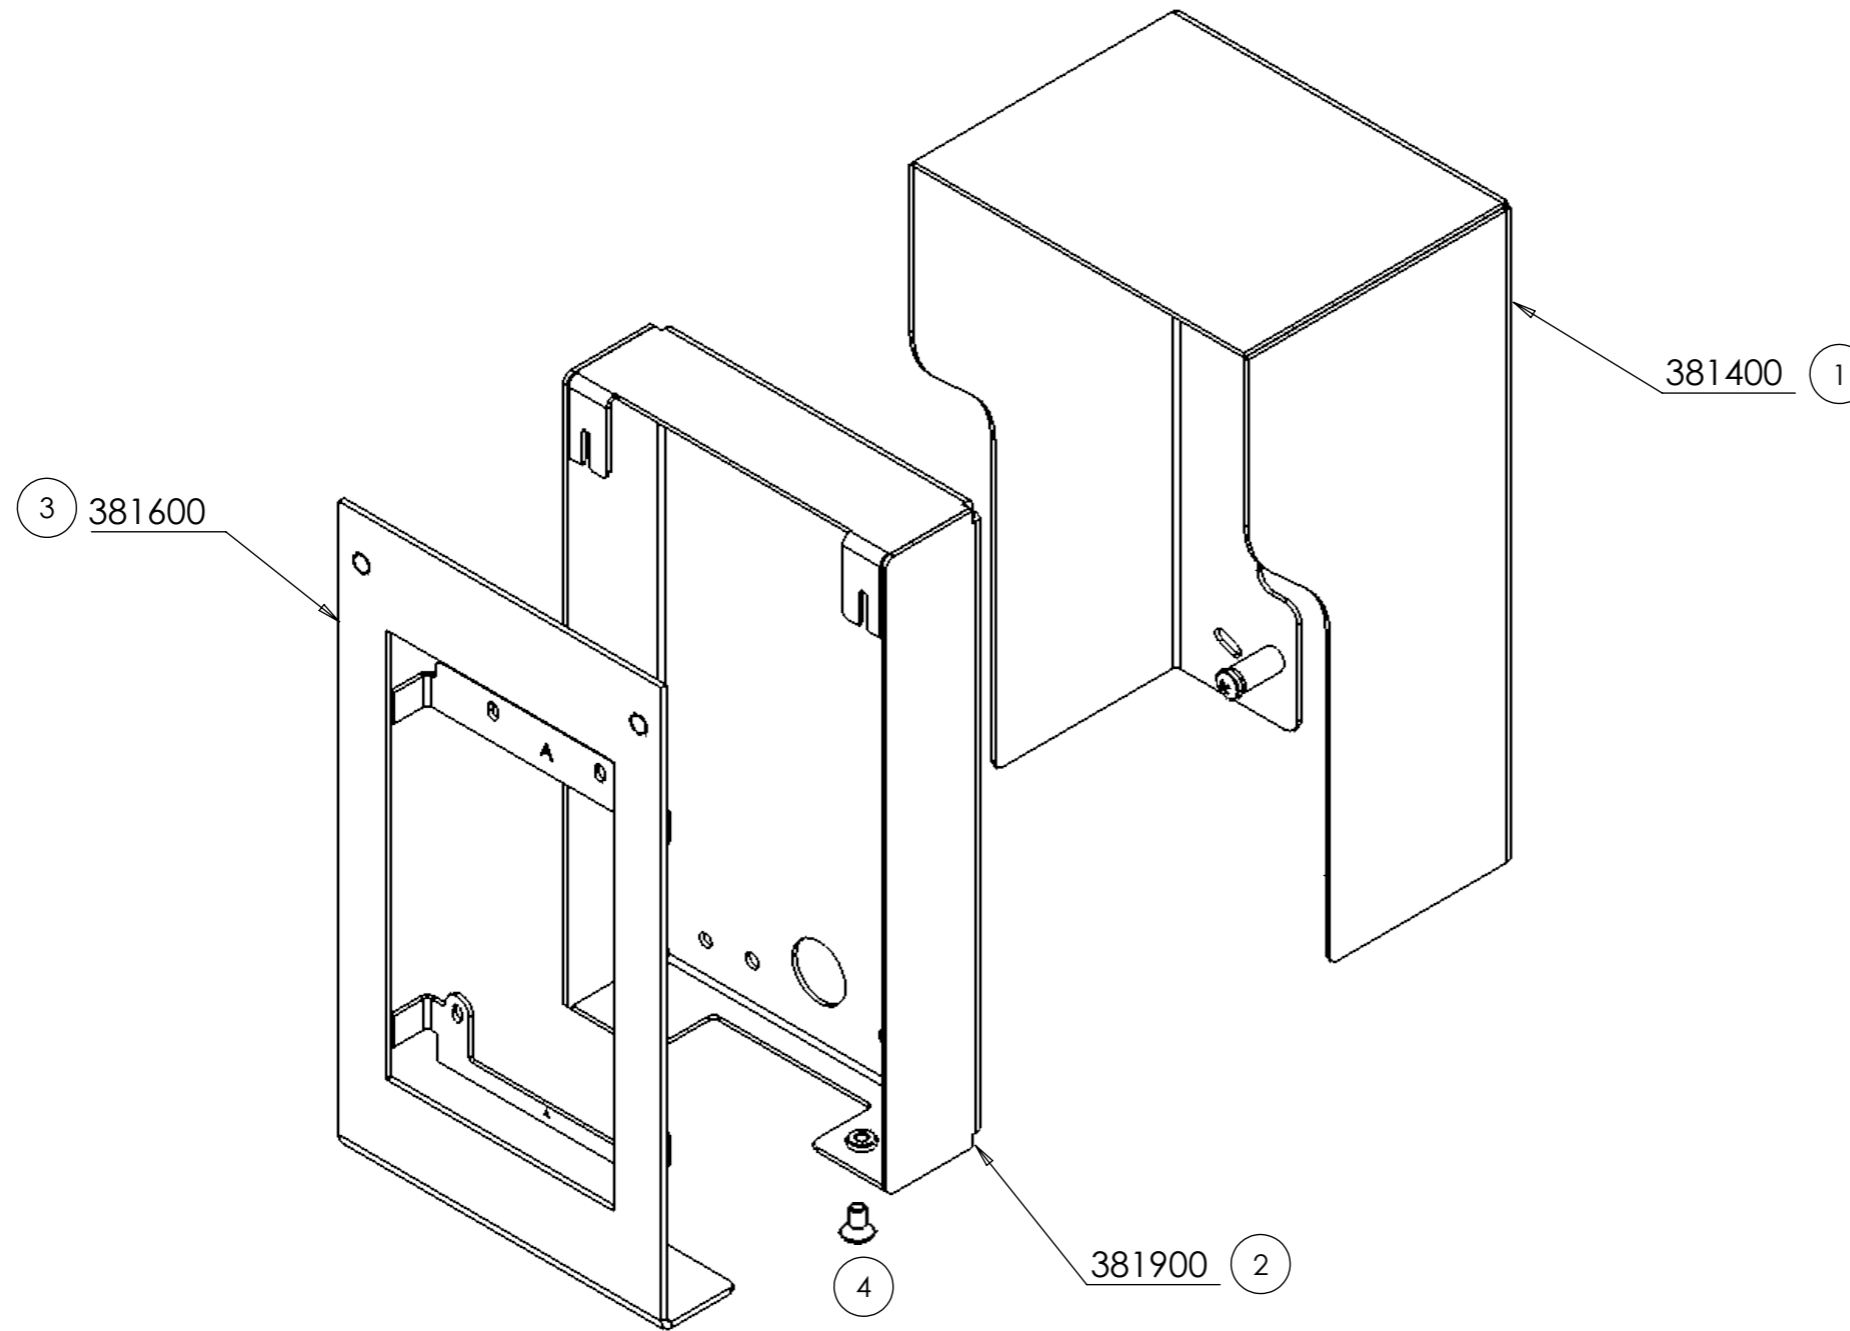

R20A Weather and Security Housing

ITEM NO.	PART NUMBER	DESCRIPTION	QTY.
1	381400	Rain Hood Cover	1
2	381900	Internal Mounting Box	1
3	381600	R20A Plate	1
4	F0680	Black Screws	4