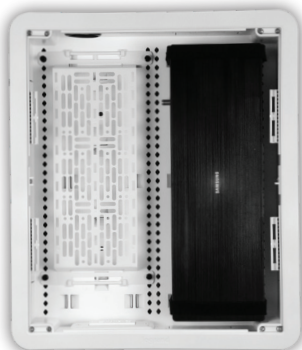

SANUS®

A brand of **legrand**

9" AND 17" TV MEDIA IN-WALL BOX

CONCEAL AND ORGANIZE MEDIA DEVICES AND POWER IN WALL FOR A FINISHED LOOK

The 9" and 17" TV Media In-Wall Box are ideal for concealing and organizing media devices and power in wall to create a sleek, finished look. The perfect solution directly behind any wall mounted TV to store streaming devices like Apple TV, Roku, Amazon Fire TV, network switches and more. Constructed of Wi-Fi transparent material to manage wireless components with cable knockouts to help organize cables. The 9" TV Media In-Wall Box with power supply kit is also available for a complete solution to bring power to TV and mounted devices.

MADE IN U.S.A. 

17" TV Media In-Wall Box **SA-IWB17-W1**

9" TV Media In-Wall Box **SA-IWB9-W1**

 **legrand**®

SANUS[®]

A brand of **legrand**

Top power receptacle and cable management knockouts

Made with Wi-Fi transparent ABS plastic to support wireless routers, streaming devices or connected hubs

Trim ring conceals messy drywall leaving a clean, professional installation

Built-in hook and loop locations

Stores streaming devices, modules, network switches and more

Works great with

Bottom power receptacle and cable management knockouts

Perfectly hides Samsung One Connect boxes
17" enclosure - fits all
9" enclosure - fits select models;
check dimensions

Mounting plate with 1.5" of elevation adds second layer of storage and accommodates larger devices