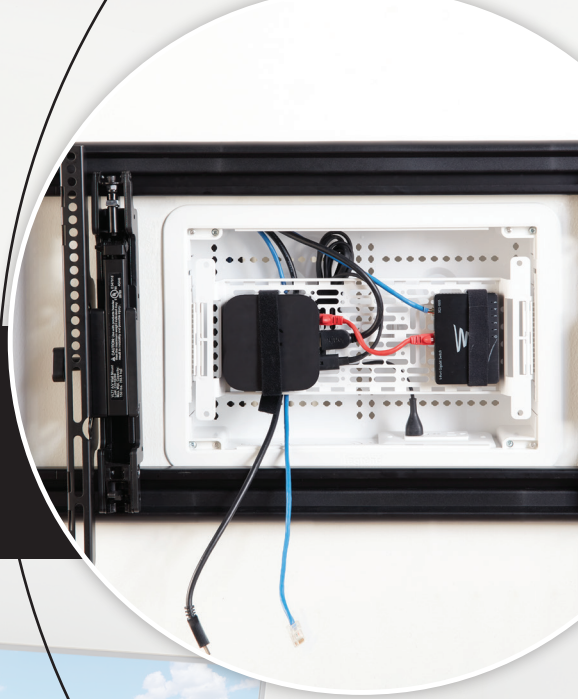

SANUS®

A brand of **legrand**

9" AND 17" TV MEDIA IN-WALL BOX

CONCEAL AND ORGANIZE MEDIA DEVICES AND POWER IN WALL FOR A FINISHED LOOK

The 9" and 17" TV Media In-Wall Box are ideal for concealing and organizing media devices and power in wall to create a sleek, finished look. The perfect solution directly behind any wall mounted TV to store streaming devices like Apple TV, Roku, Amazon Fire TV, network switches and more. Constructed of Wi-Fi transparent material to manage wireless components with cable knockouts to help organize cables. The 9" TV Media In-Wall Box with power supply kit is also available for a complete solution to bring power to TV and mounted devices.

MADE IN U.S.A. 

17" TV Media In-Wall Box **SA-IWB17-W1**

9" TV Media In-Wall Box **SA-IWB9-W1**

 **legrand**®

SANUS[®]

A brand of **legrand**

Top power receptacle and cable management knockouts

Made with Wi-Fi transparent ABS plastic to support wireless routers, streaming devices or connected hubs

Trim ring conceals messy drywall leaving a clean, professional installation

Built-in hook and loop locations

Stores streaming devices, modules, network switches and more

Works great with

Bottom power receptacle and cable management knockouts

Perfectly hides Samsung One Connect boxes
17" enclosure - fits all
9" enclosure - fits select models;
check dimensions

Mounting plate with 1.5" of elevation adds second layer of storage and accommodates larger devices