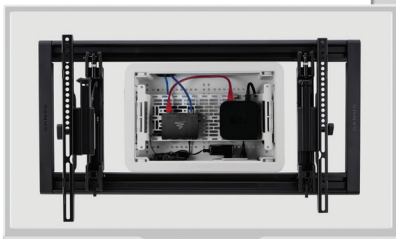

SANUS®

A brand of **legrand**

9" AND 17" TV MEDIA IN-WALL BOX

CONCEAL AND ORGANIZE MEDIA DEVICES AND POWER IN WALL FOR A FINISHED LOOK

The 9" and 17" TV Media In-Wall Box are ideal for concealing and organizing media devices and power in wall to create a sleek, finished look. The perfect solution directly behind any wall mounted TV to store streaming devices like Apple TV, Roku, Amazon Fire TV, network switches and more. Constructed of Wi-Fi transparent material to manage wireless components with cable knockouts to help organize cables. The 9" TV Media In-Wall Box with power supply kit is also available for a complete solution to bring power to TV and mounted devices.

MADE IN U.S.A. 

17" TV Media In-Wall Box **SA-IWB17-W1**

9" TV Media In-Wall Box **SA-IWB9-W1**

 **legrand**®

SANUS[®]

A brand of **legrand**

Top power receptacle and cable management knockouts

Made with Wi-Fi transparent ABS plastic to support wireless routers, streaming devices or connected hubs

Trim ring conceals messy drywall leaving a clean, professional installation

Built-in hook and loop locations

Stores streaming devices, modules, network switches and more

Works great with

Bottom power receptacle and cable management knockouts

Perfectly hides Samsung One Connect boxes
17" enclosure - fits all
9" enclosure - fits select models;
check dimensions

Mounting plate with 1.5" of elevation adds second layer of storage and accommodates larger devices