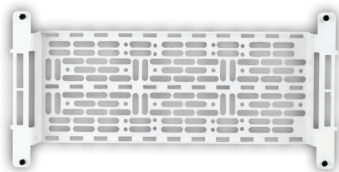

SANUS®

A brand of **legrand**

9" AND 17" TV MEDIA IN-WALL BOX

CONCEAL AND ORGANIZE MEDIA DEVICES AND POWER IN WALL FOR A FINISHED LOOK

The 9" and 17" TV Media In-Wall Box are ideal for concealing and organizing media devices and power in wall to create a sleek, finished look. The perfect solution directly behind any wall mounted TV to store streaming devices like Apple TV, Roku, Amazon Fire TV, network switches and more. Constructed of Wi-Fi transparent material to manage wireless components with cable knockouts to help organize cables. The 9" TV Media In-Wall Box with power supply kit is also available for a complete solution to bring power to TV and mounted devices.

MADE IN U.S.A. 

17" TV Media In-Wall Box **SA-IWB17-W1**

9" TV Media In-Wall Box **SA-IWB9-W1**

 **legrand**®

SANUS[®]

A brand of **legrand**

Top power receptacle and cable management knockouts

Made with Wi-Fi transparent ABS plastic to support wireless routers, streaming devices or connected hubs

Trim ring conceals messy drywall leaving a clean, professional installation

Built-in hook and loop locations

Stores streaming devices, modules, network switches and more

Works great with

Bottom power receptacle and cable management knockouts

Perfectly hides Samsung One Connect boxes
17" enclosure - fits all
9" enclosure - fits select models;
check dimensions

Mounting plate with 1.5" of elevation adds second layer of storage and accommodates larger devices