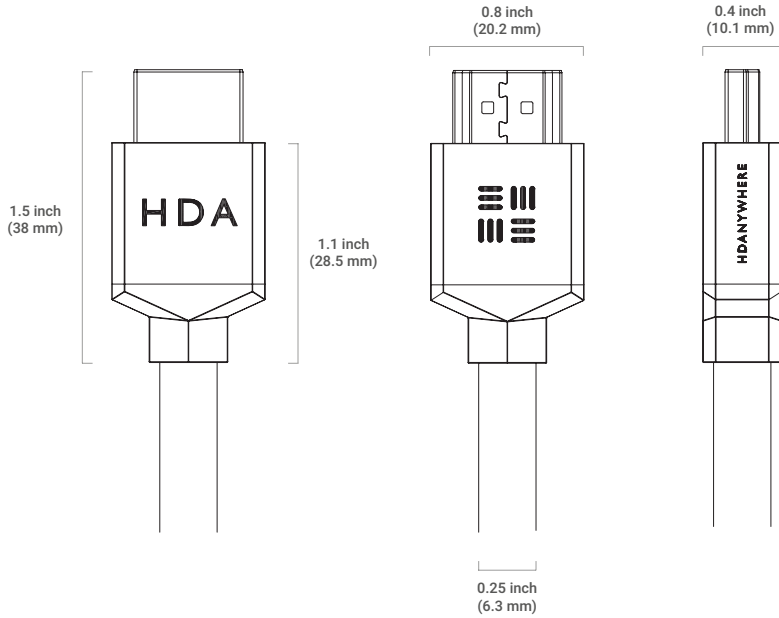

SPECIFICATIONS

Available Sizes	10/32.8, 15/49.2, 20/65.6 m/ft
Thickness	17.3mm/0.6in
Colour	Carbonite
Max. Bend Radius	6cm/2.36in
Max. Pull Tension	15kg/33lbs
Operating temperature	14°F ~ 122°F (-10°C ~ 50°C) 10% ~ 90%, non-condensing
Storage temperature	-4°F ~ 140°F (-20°C ~ +60°C) 10% ~ 90%, non-condensing
Insulation (outer jacket)	PVC
Contacts	Gold plated
Configuration	19 Pin
Power Supply	Passive HDMI: 5V 4.5v~5.5v VCC
Guarantee	5-year guarantee

LENGTHS & SKUS

10.0m / 32.8ft	1.55.918.002.1	15.0m / 49.2ft	1.55.918.003.1
20.0m / 65.6ft	1.55.918.004.1		

8K Ultra High Speed

8K HDMI CABLE DIMENSIONS

8K Ultra High Speed Slimwire Max (48G)

8K Ultra High Speed Fibre-Optic Max (48G)