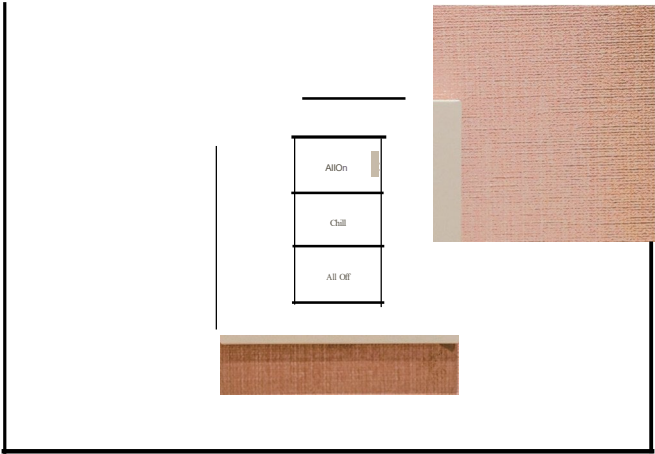

# FACE

PRODUCT  
SPECIFICATIONS

UK Faceplate

---

<b>Height</b>	89mm / 3.5"
<b>Width</b>	89mm / 3.5"
<b>Depth</b>	8mm / 0.31"
<b>Cutout Width</b>	34mm / 1.33"
<b>Cutout Height</b>	62mm / 2.44"

---