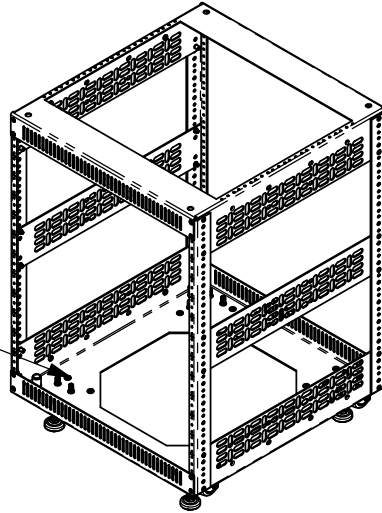

R8300

SLIM OPEN RACK TOWER 10-32UNF

FIXING FOR:
R8295 ADJUSTER FEET
W0980/W0985/W0990 CASTORS
W0950 CASTOR FOOT

RACK SPACE
R8300-16 = 6U
R8300-20 = 8U
R8300-26 = 12U

Part No.	Depth
R8300-16/xU	404mm / 15.91in
R8300-20/xU	504mm / 19.84in
R8300-26/xU	664mm / 26.14in

Part No.	Height
R8300-xx/8U	456.2mm / 17.96in
R8300-xx/9U	500.7mm / 19.71in
R8300-xx/12U	634mm / 24.96in
R8300-xx/14U	722.9mm / 28.46in
R8300-xx/18U	900.7mm / 35.46in
R8300-xx/21U	1034.1mm / 40.71in
R8300-xx/22U	1078.5mm / 42.46in
R8300-xx/29U	1389.7mm / 54.71in
R8300-xx/35U	1656.4mm / 65.21in
R8300-xx/37U	1745.3mm / 68.71in
R8300-xx/42U	1967.5mm / 77.46in
R8300-xx/43U	2012mm / 79.21in

R0828 RACK RAIL
(RACK SIZE+2U, MIN 4U)