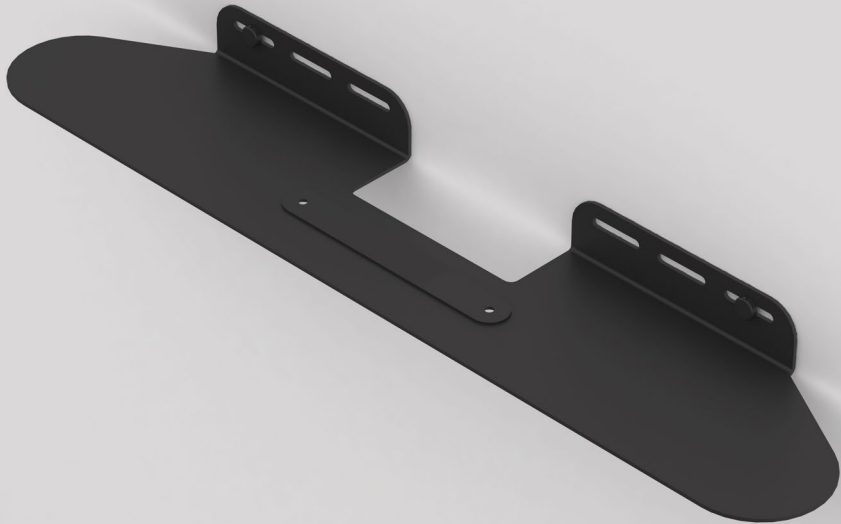

MS16W White

MS16B Black

Security Wall Mount for Sonos One, One SL and Play:1

- Precision engineered in high grade steel.
- Fixing hardware included for brick/masonry and wood/studwork.
- Secure tight fit holds the speaker perfectly.
- Tilt and swivel to set Sonos speaker at the perfect listening angle for any room.
- High grade security keyed lock prevents theft and business disruption.
- Perfect for residential and commercial locations such as bars and gyms.
- Quick, easy installation and adjustment.
- Available in black and white matching colour of Sonos speakers.

MS31PB Black

MS31PW White

MS31PBX2 Black - Pair

MS31PWX2 White - Pair

Outdoor/Indoor Wall Mount for Sonos Move

- Precision engineered in high grade-steel.
- Fixing hardware included for brick/masonry and wood/studwork.
- UV resistant silicone rubber caps protect the speaker.
- Easy and quick installation.
- Sonos Move can be easily mounted and removed.
- Compliments colour of Sonos Move speakers.

MS31B Black

MS31W White

Wall Mount for Sonos Beam

- Precision engineered in high grade steel.
- Holds the Sonos Beam securely.
- Quick, easy installation and adjustment.
- Can position Sonos Beam anywhere on wall, e.g. below the TV.
- Available in black only.

MS41B

TV Mount Attachment for Sonos Beam

- Precision engineered in high grade steel.
- Enables you to attach a Sonos Beam securely to any existing TV wall mount.
- Perfect partner for 32-to-65-inch TV's.
- Quick, easy installation with horizontal and vertical adjustment.
- Available in black only.
- Installation hardware kit included.