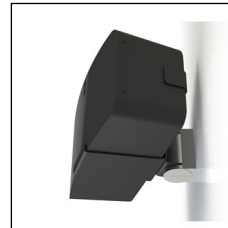

MS11PA

MS11PAX2 Pair

Wall Mount for Sonos One, One SL and Play:1

- Precision engineered in high grade steel and plastic.
- Fixing hardware included for brick/masonry and wood/studwork.
- Secure tight fit holds the speaker perfectly.
- Tilt (up to 15 degrees down) and swivel (up to 40 degrees to either left or right) to set Sonos speaker at the perfect listening angle for any room.
- Quick, easy installation and adjustment.
- Available in black and white matching colour of Sonos speakers.
- Clever cable management.
- Speaker can be mounted inverted for access to controls such as Sonos One microphone for Alexa.

MS31B Black

MS31W White

Wall Mount for Sonos Beam

- Precision engineered in high grade steel.
- Holds the Sonos Beam securely.
- Quick, easy installation and adjustment.
- Can position Sonos Beam anywhere on wall, e.g. below the TV.
- Available in black only.

MS41B

TV Mount Attachment for Sonos Beam

- Precision engineered in high grade steel.
- Enables you to attach a Sonos Beam securely to any existing TV wall mount.
- Perfect partner for 32-to-65-inch TV's.
- Quick, easy installation with horizontal and vertical adjustment.
- Available in black only.
- Installation hardware kit included.

MS48B

Wall Mount for Sonos Five and Play:5

- Precision engineered in high grade steel.
- Fixing hardware included for brick/masonry and wood/studwork.
- Secure tight fit holds Sonos speaker perfectly.
- Quick, easy installation and adjustment.
- Holds speaker horizontally.
- Sonos speaker can be set at the perfect listening angle for any room.
- Swivels up to 30 degrees to either left or right and angles up to 20 degrees down.
- Available in black and white matching finish to the Sonos Five and Play:5.
- Clever cable management.