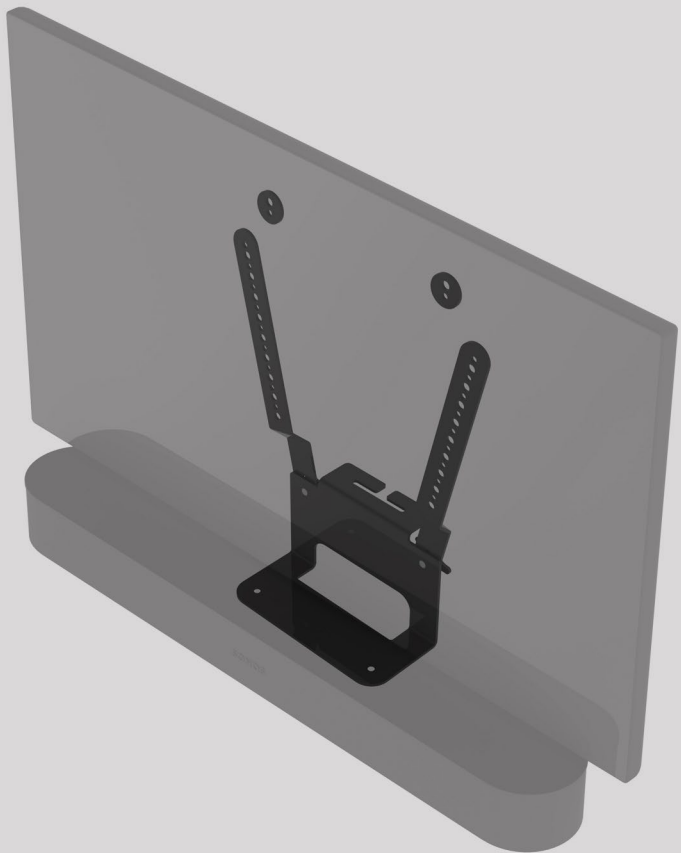

MS11PA

MS11PAX2 Pair

Wall Mount for Sonos One, One SL and Play:1

- Precision engineered in high grade steel and plastic.
- Fixing hardware included for brick/masonry and wood/studwork.
- Secure tight fit holds the speaker perfectly.
- Tilt (up to 15 degrees down) and swivel (up to 40 degrees to either left or right) to set Sonos speaker at the perfect listening angle for any room.
- Quick, easy installation and adjustment.
- Available in black and white matching colour of Sonos speakers.
- Clever cable management.
- Speaker can be mounted inverted for access to controls such as Sonos One microphone for Alexa.

MS31B Black

MS31W White

Wall Mount for Sonos Beam

- Precision engineered in high grade steel.
- Holds the Sonos Beam securely.
- Quick, easy installation and adjustment.
- Can position Sonos Beam anywhere on wall, e.g. below the TV.
- Available in black only.

MS41B

TV Mount Attachment for Sonos Beam

- Precision engineered in high grade steel.
- Enables you to attach a Sonos Beam securely to any existing TV wall mount.
- Perfect partner for 32-to-65-inch TV's.
- Quick, easy installation with horizontal and vertical adjustment.
- Available in black only.
- Installation hardware kit included.

MS48B

Wall Mount for Sonos Five and Play:5

- Precision engineered in high grade steel.
- Fixing hardware included for brick/masonry and wood/studwork.
- Secure tight fit holds Sonos speaker perfectly.
- Quick, easy installation and adjustment.
- Holds speaker horizontally.
- Sonos speaker can be set at the perfect listening angle for any room.
- Swivels up to 30 degrees to either left or right and angles up to 20 degrees down.
- Available in black and white matching finish to the Sonos Five and Play:5.
- Clever cable management.