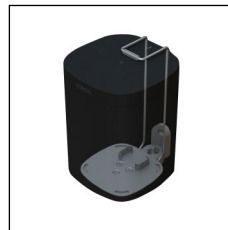

The Mountson Collection of trusted and new designs represents 'affordable luxury' that will set a new benchmark for premium Sonos accessories.

Premium Wall Mount for Sonos One, One SL and Play:1

- Best of class premium wall mount in high spec anodized silver aluminum
- Precision engineered and cast machined finish.
- Fixing hardware included for brick/masonry and wood/studwork.
- Quick, easy installation and adjustment.
- Secure tight fit holds the speaker perfectly.
- Tilt 45 degrees down and lockable, swivel 45 degrees left and right and lockable.
- Sonos speaker can be set at the perfect listening angle for any room.
- One colour compliments Sonos speakers.
- Clever cable management.

MS11PA

MS11PAX2 Pair

Wall Mount for Sonos One, One SL and Play:1

- Precision engineered in high grade steel and plastic.
- Fixing hardware included for brick/masonry and wood/studwork.
- Secure tight fit holds the speaker perfectly.
- Tilt (up to 15 degrees down) and swivel (up to 40 degrees to either left or right) to set Sonos speaker at the perfect listening angle for any room.
- Quick, easy installation and adjustment.
- Available in black and white matching colour of Sonos speakers.
- Clever cable management.
- Speaker can be mounted inverted for access to controls such as Sonos One microphone for Alexa.

MS14BX2 Black - Pair

MS14WX2 White - Pair

Ceiling Mount for Sonos One, One SL and Play:1

- Precision engineered in high grade steel.
- Enables you to hold the speaker below the ceiling in the perfect sound location.
- Perfect for residential and commercial locations such as bars and gyms.
- Swivels 80° (40° right, 40° left) and tilt 15° down.
- Speaker can be mounted inverted for access to controls such as Sonos One microphone for smart home devices.
- Quick and easy installation.
- Available in black and white matching colour of Sonos speakers.
- Clever cable routing to ceiling.