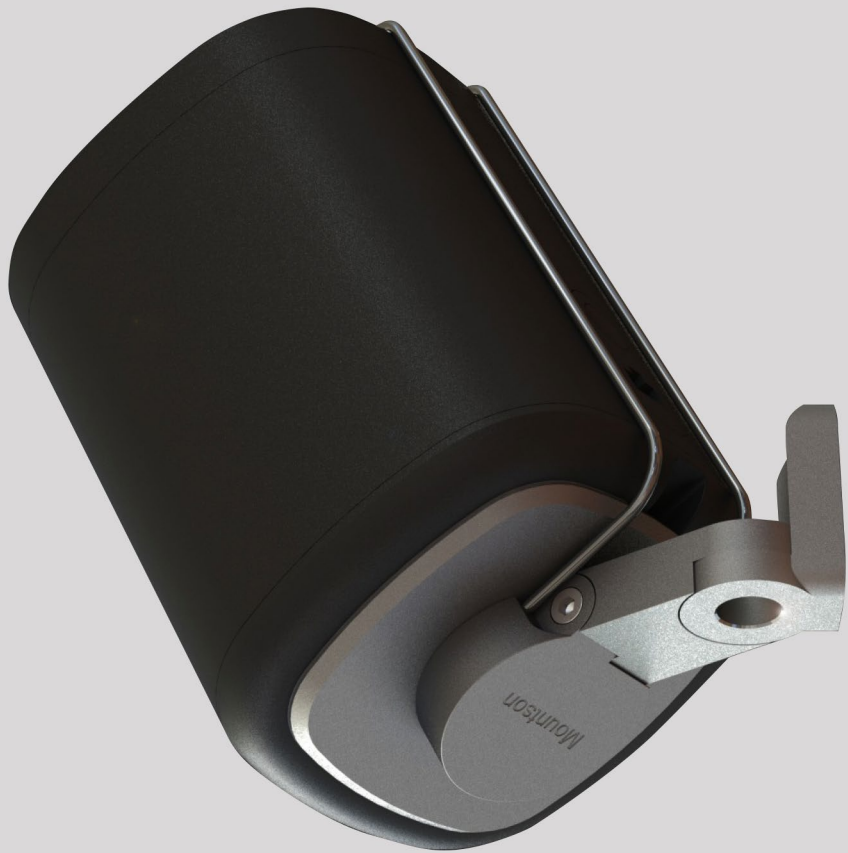

The Mountson Collection of trusted and new designs represents 'affordable luxury' that will set a new benchmark for premium Sonos accessories.

Premium Wall Mount for Sonos One, One SL and Play:1

- Best of class premium wall mount in high spec anodized silver aluminum
- Precision engineered and cast machined finish.
- Fixing hardware included for brick/masonry and wood/studwork.
- Quick, easy installation and adjustment.
- Secure tight fit holds the speaker perfectly.
- Tilt 45 degrees down and lockable, swivel 45 degrees left and right and lockable.
- Sonos speaker can be set at the perfect listening angle for any room.
- One colour compliments Sonos speakers.
- Clever cable management.

MS11PA

MS11PAX2 Pair

Wall Mount for Sonos One, One SL and Play:1

- Precision engineered in high grade steel and plastic.
- Fixing hardware included for brick/masonry and wood/studwork.
- Secure tight fit holds the speaker perfectly.
- Tilt (up to 15 degrees down) and swivel (up to 40 degrees to either left or right) to set Sonos speaker at the perfect listening angle for any room.
- Quick, easy installation and adjustment.
- Available in black and white matching colour of Sonos speakers.
- Clever cable management.
- Speaker can be mounted inverted for access to controls such as Sonos One microphone for Alexa.

MS14BX2 Black - Pair

MS14WX2 White - Pair

Ceiling Mount for Sonos One, One SL and Play:1

- Precision engineered in high grade steel.
- Enables you to hold the speaker below the ceiling in the perfect sound location.
- Perfect for residential and commercial locations such as bars and gyms.
- Swivels 80° (40° right, 40° left) and tilt 15° down.
- Speaker can be mounted inverted for access to controls such as Sonos One microphone for smart home devices.
- Quick and easy installation.
- Available in black and white matching colour of Sonos speakers.
- Clever cable routing to ceiling.