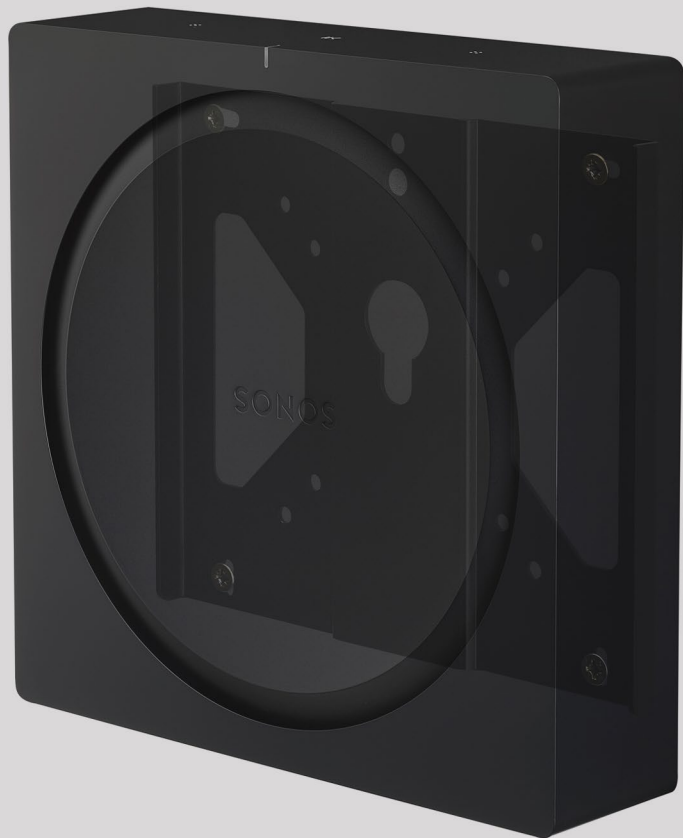

Premium Wall Mount for Sonos Amp

- Precision engineered in high grade steel.
- Enables you to securely hold the Sonos Amp on a wall.
- Uses VESA mounts to fit to rear of TV.
- Quick and easy installation.
- Available in black to match the Sonos Amp.