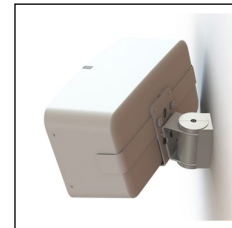

Wall Mount for Sonos Five and Play:5

- Precision engineered in high grade steel.
- Fixing hardware included for brick/masonry and wood/studwork.
- Secure tight fit holds Sonos speaker perfectly.
- Quick, easy installation and adjustment.
- Holds speaker horizontally.
- Sonos speaker can be set at the perfect listening angle for any room.
- Swivels up to 30 degrees to either left or right and angles up to 20 degrees down.
- Available in black and white matching finish to the Sonos Five and Play:5.
- Clever cable management.

MS51B Black

MS51W White