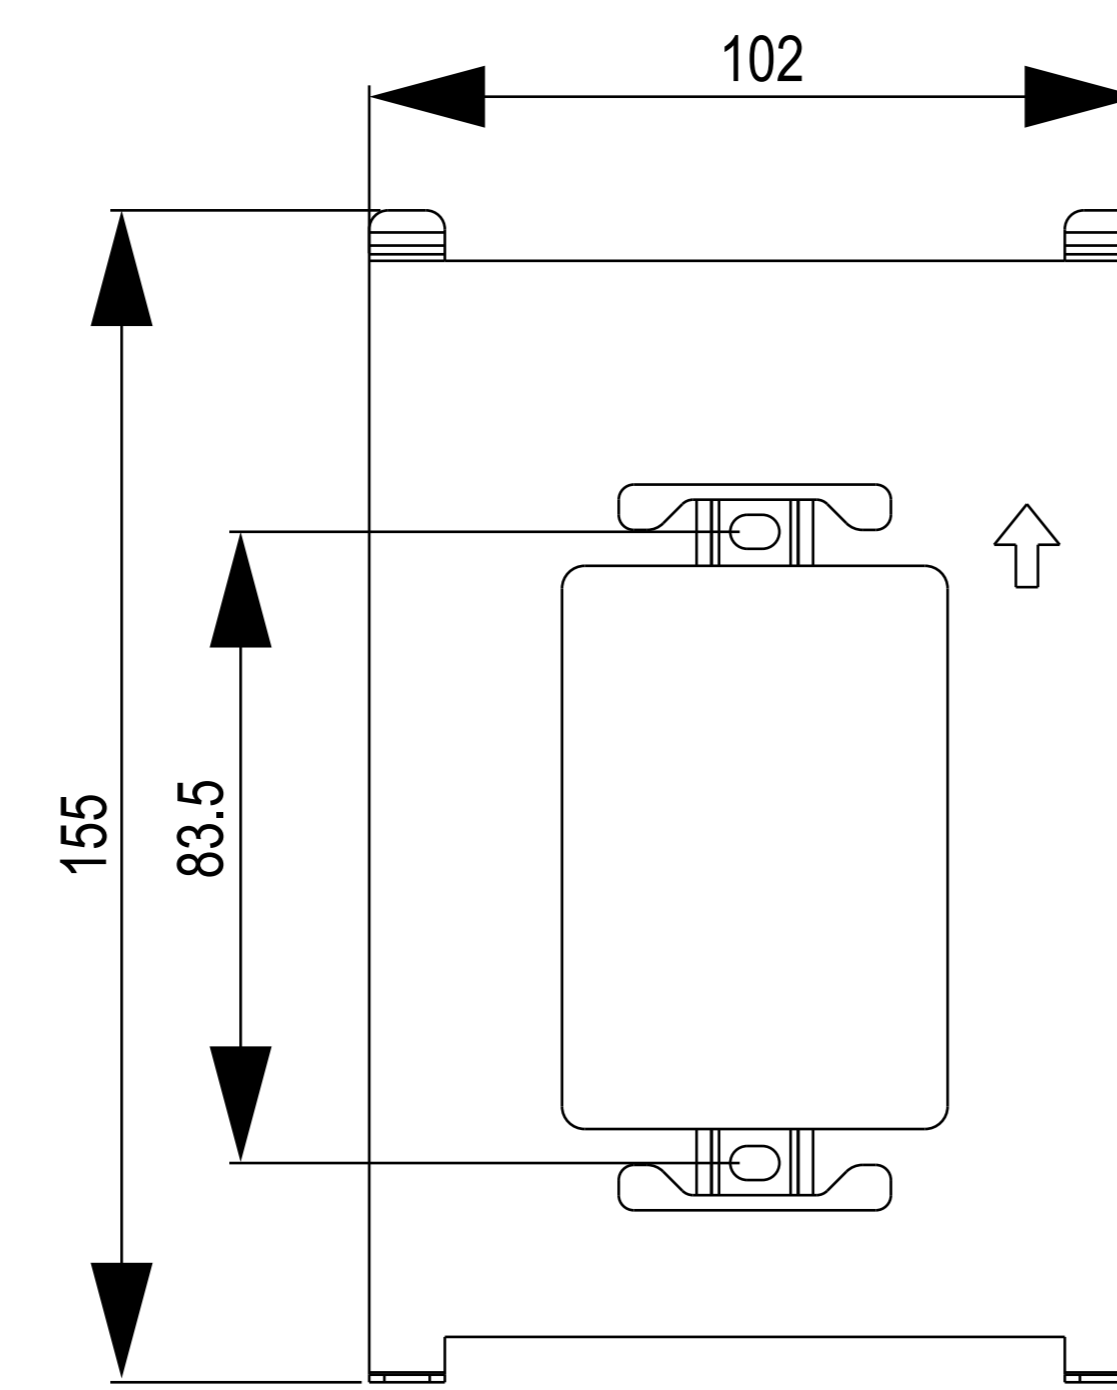

⑤ TOP VIEW

② RIGHT VIEW

① FRONT VIEW

③ LEFT VIEW

④ BACK VIEW

⑥ BOTTOM VIEW

Applicable Model
S567

Drawing Title
Wall Mounting Bracket
(Europe)

1 FRONT VIEW

3 LEFT VIEW

4 BACK VIEW

6 BOTTOM VIEW

① FRONT VIEW

② RIGHT VIEW

⑤ TOP VIEW

③ LEFT VIEW

④ BACK VIEW

⑥ BOTTOM VIEW

① INDOOR MONITOR FRONT VIEW

ADA Compliance Requirement

GROUND

② FRONT VIEW:WALL MOUNTING BRACKET PLACEMENT

GROUND

③ SIDE VIEW: INDOOR MONITOR ON WALL

1403mm TO BOTTOM OF BRACKET