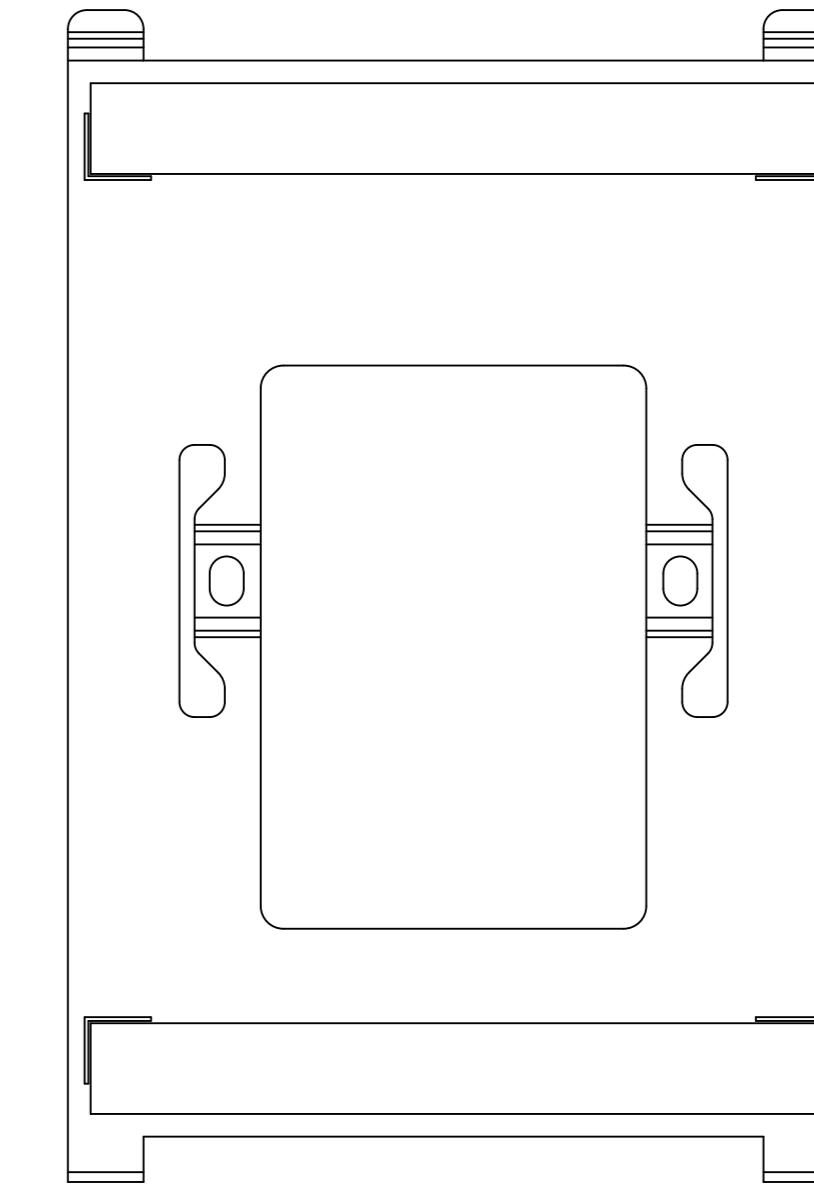

⑤ TOP VIEW

② RIGHT VIEW

① FRONT VIEW

③ LEFT VIEW

④ BACK VIEW

⑥ BOTTOM VIEW

Applicable Model
S567

Drawing Title
Wall Mounting Bracket
(Europe)

1 FRONT VIEW

3 LEFT VIEW

4 BACK VIEW

6 BOTTOM VIEW

① FRONT VIEW

② RIGHT VIEW

⑤ TOP VIEW

③ LEFT VIEW

④ BACK VIEW

⑥ BOTTOM VIEW

① INDOOR MONITOR FRONT VIEW

ADA Compliance Requirement

GROUND

② FRONT VIEW:WALL MOUNTING BRACKET PLACEMENT

GROUND

③ SIDE VIEW: INDOOR MONITOR ON WALL