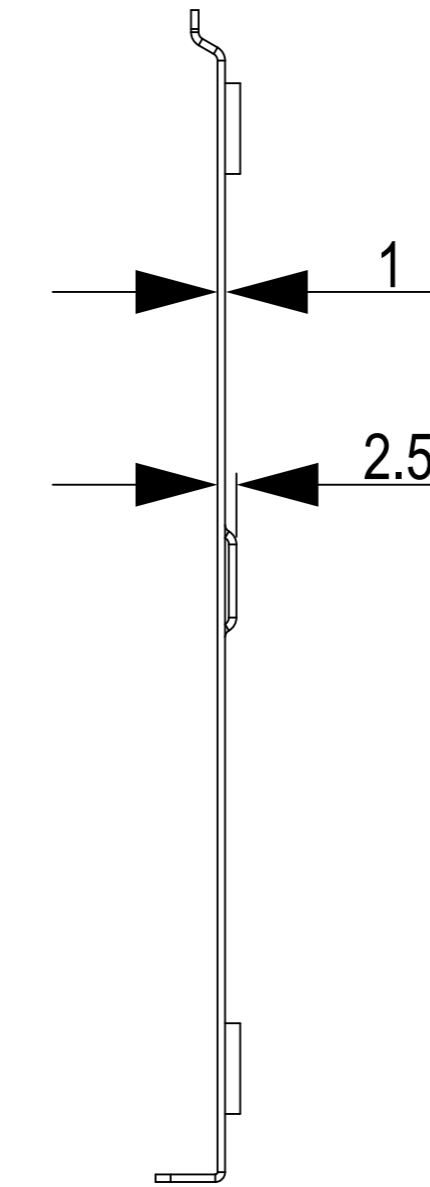

⑤ TOP VIEW

② RIGHT VIEW

① FRONT VIEW

③ LEFT VIEW

④ BACK VIEW

⑥ BOTTOM VIEW

Applicable Model
S567

Drawing Title
Wall Mounting Bracket
(Europe)

Drawing Unit
mm

Drawing Scale
Not to scale

**DRAFT
CHANGE TO
SUBJECT**

Last Revised
Mar 07,2022

Drawing Version
V1.0

Page
2of 4

5 TOP VIEW

2 RIGHT VIEW

1 FRONT VIEW

3 LEFT VIEW

4 BACK VIEW

6 BOTTOM VIEW

① FRONT VIEW

② RIGHT VIEW

⑤ TOP VIEW

③ LEFT VIEW

④ BACK VIEW

⑥ BOTTOM VIEW

① INDOOR MONITOR FRONT VIEW

ADA Compliance Requirement

GROUND

② FRONT VIEW:WALL MOUNTING BRACKET PLACEMENT

GROUND

③ SIDE VIEW: INDOOR MONITOR ON WALL