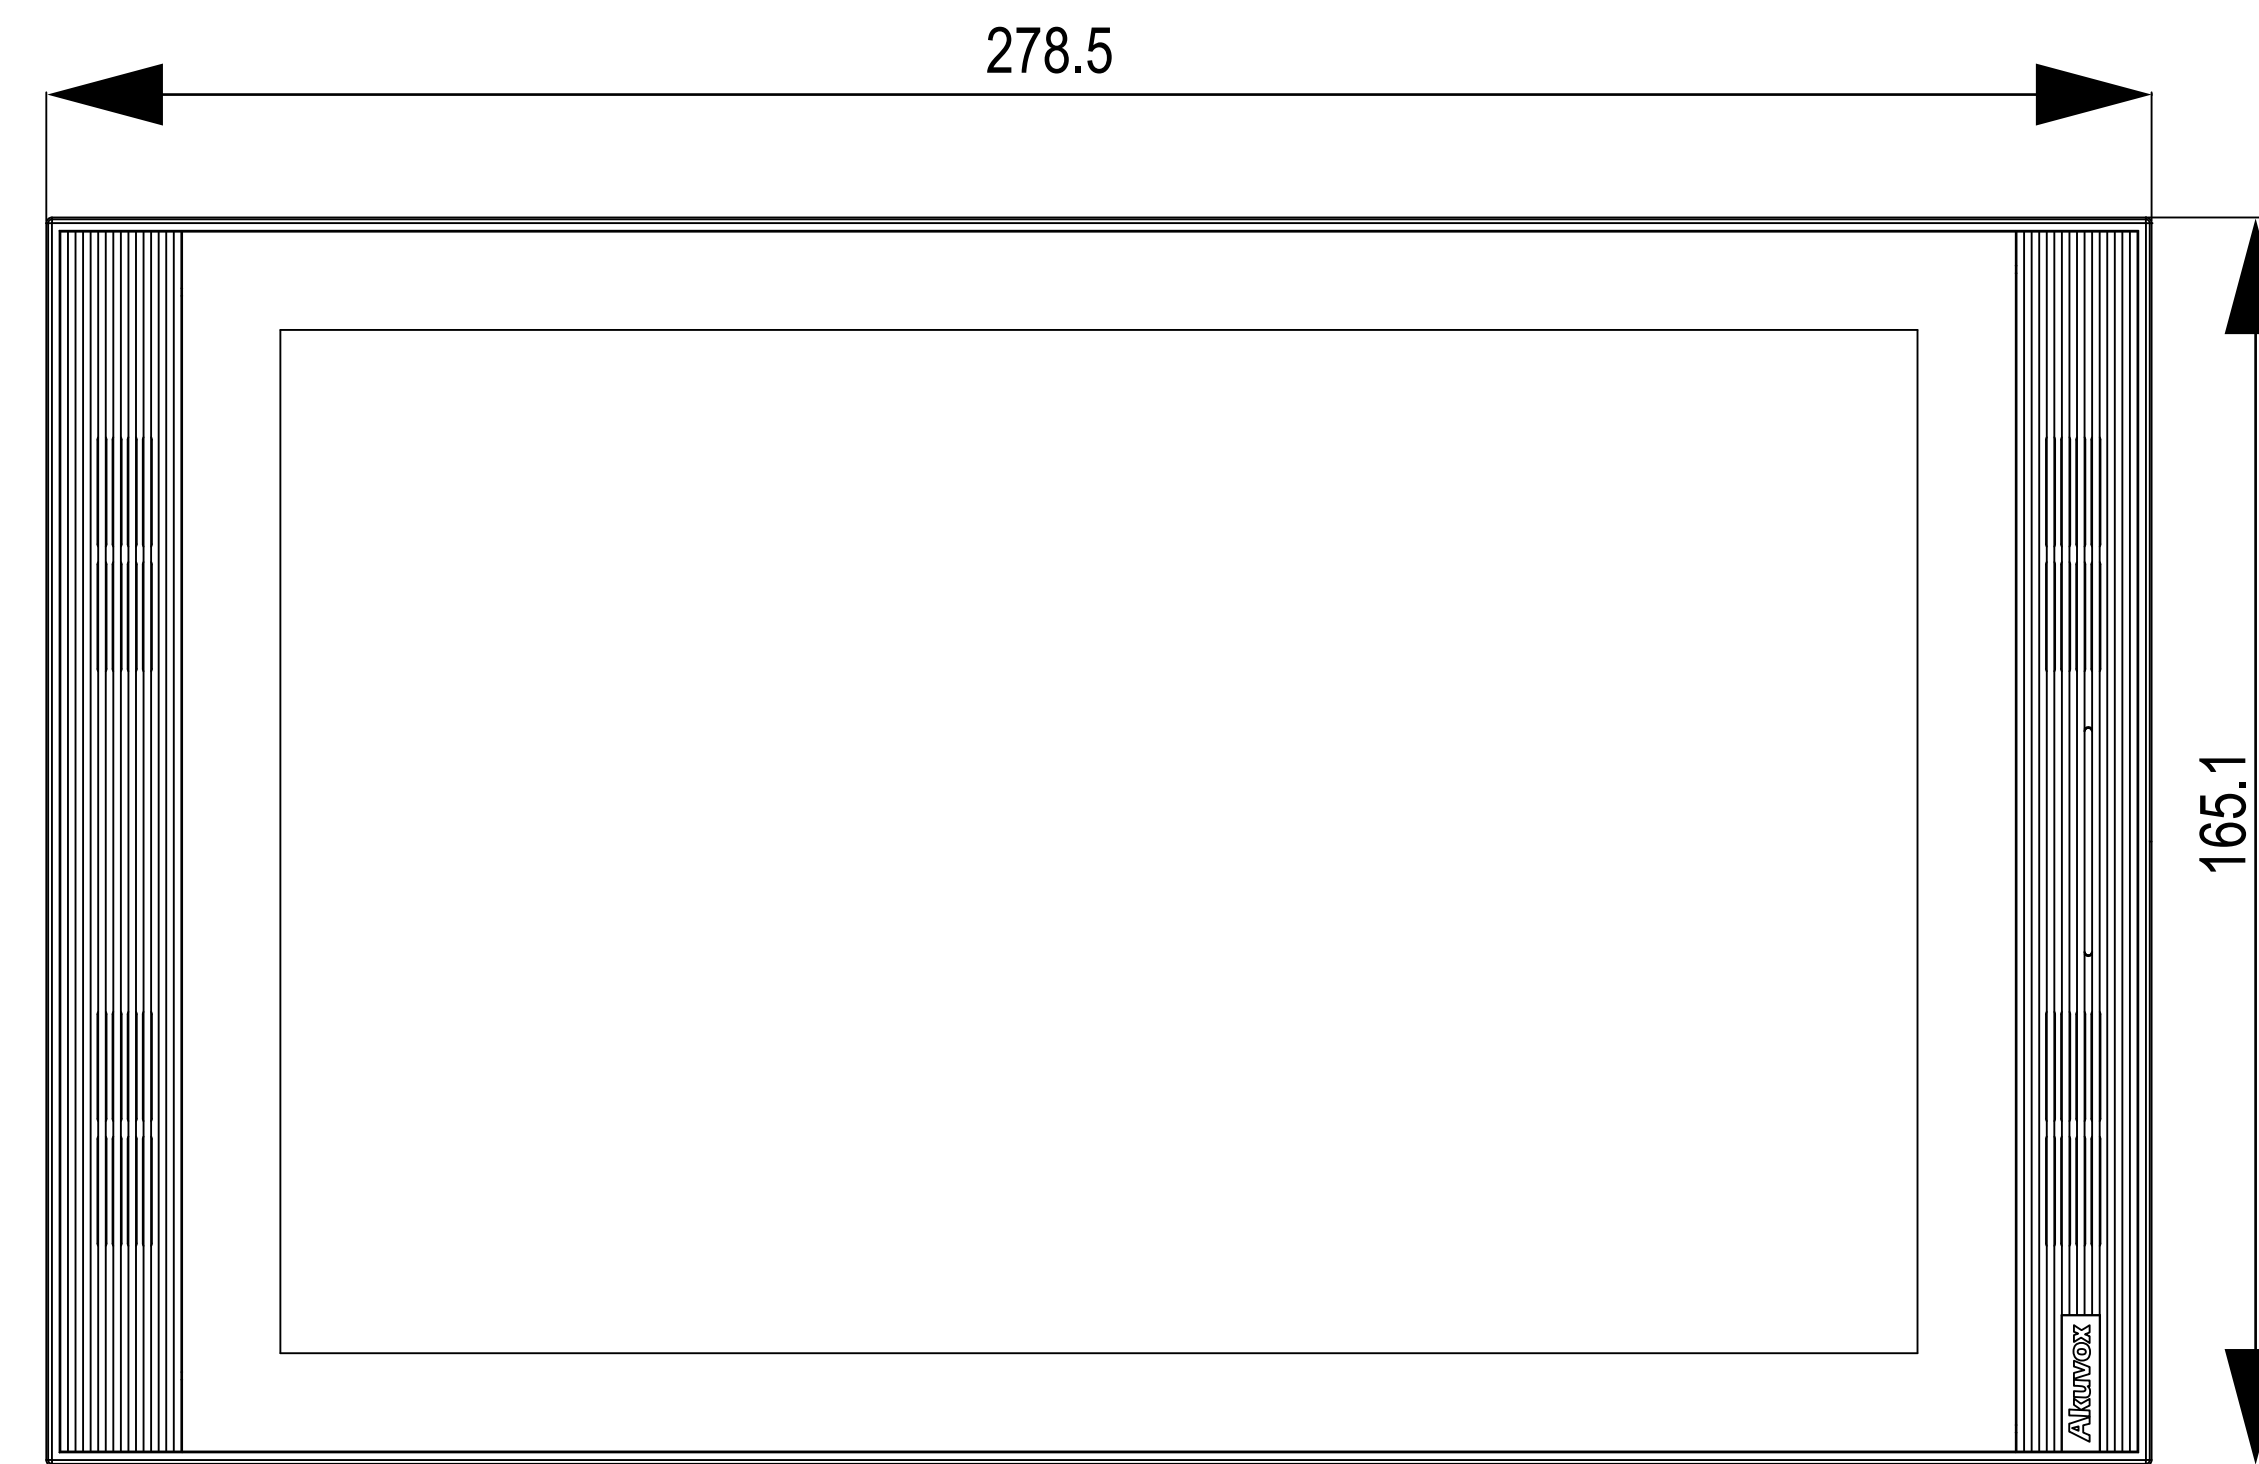

⑤ TOP VIEW

② RIGHT VIEW

① FRONT VIEW

③ LEFT VIEW

④ BACK VIEW

⑥ BOTTOM VIEW

Applicable Model
S567

Drawing Title
Wall Mounting Bracket
(Europe)

1403mm TO BOTTOM OF BRACKET