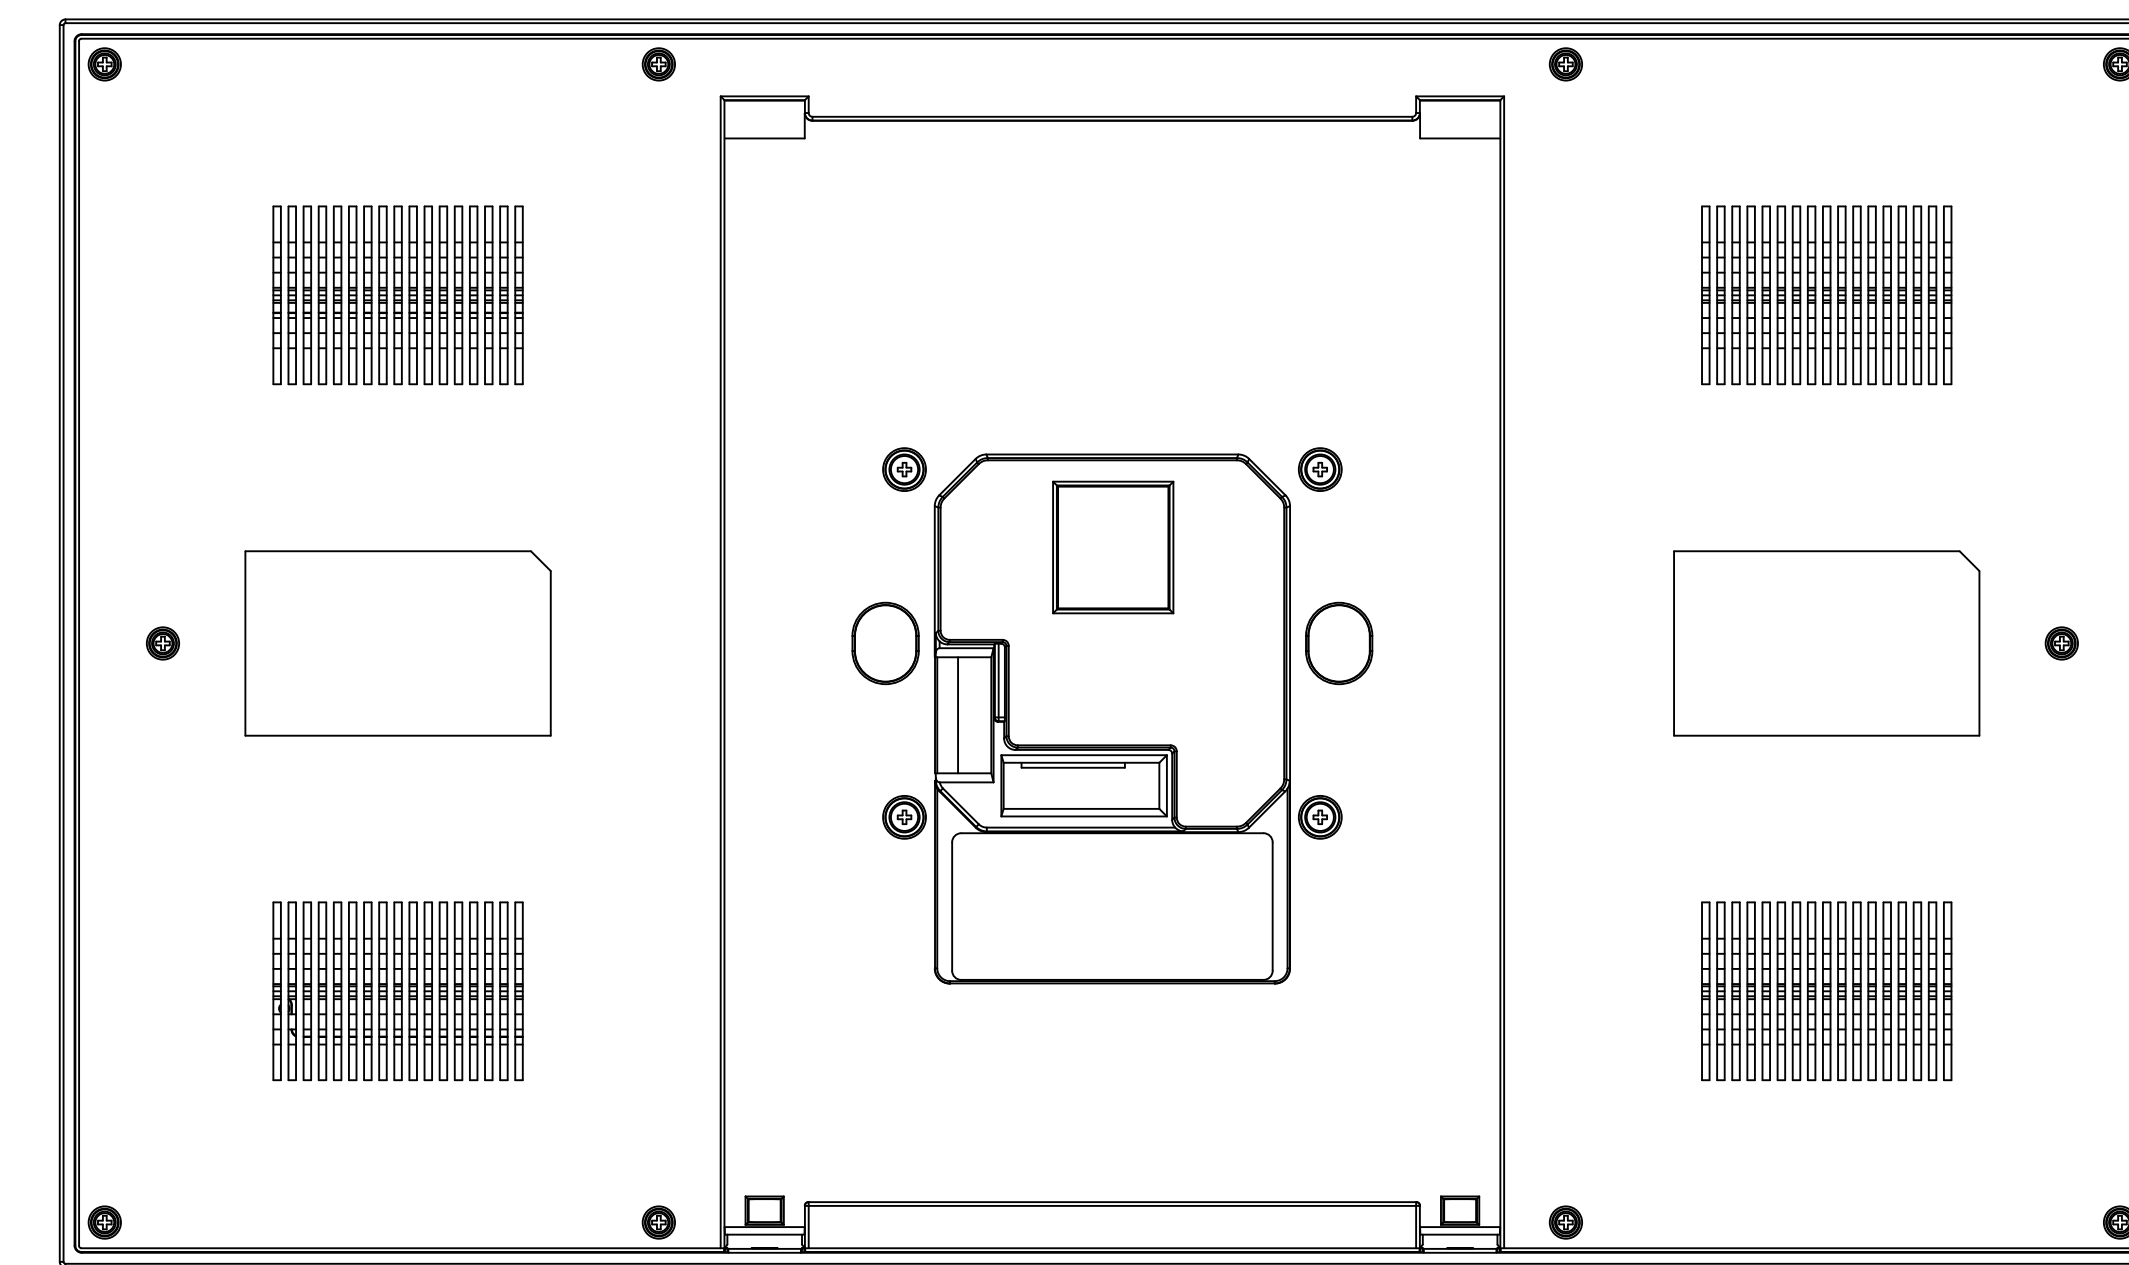

⑤ TOP VIEW

② RIGHT VIEW

① FRONT VIEW

③ LEFT VIEW

④ BACK VIEW

⑥ BOTTOM VIEW

Applicable Model
S567

Drawing Title
Wall Mounting Bracket
(Europe)

1 FRONT VIEW

3 LEFT VIEW

4 BACK VIEW

6 BOTTOM VIEW

① FRONT VIEW

② RIGHT VIEW

⑤ TOP VIEW

③ LEFT VIEW

④ BACK VIEW

⑥ BOTTOM VIEW

① INDOOR MONITOR FRONT VIEW

ADA Compliance Requirement

GROUND

② FRONT VIEW:WALL MOUNTING BRACKET PLACEMENT

GROUND

③ SIDE VIEW: INDOOR MONITOR ON WALL

1403mm TO BOTTOM OF BRACKET