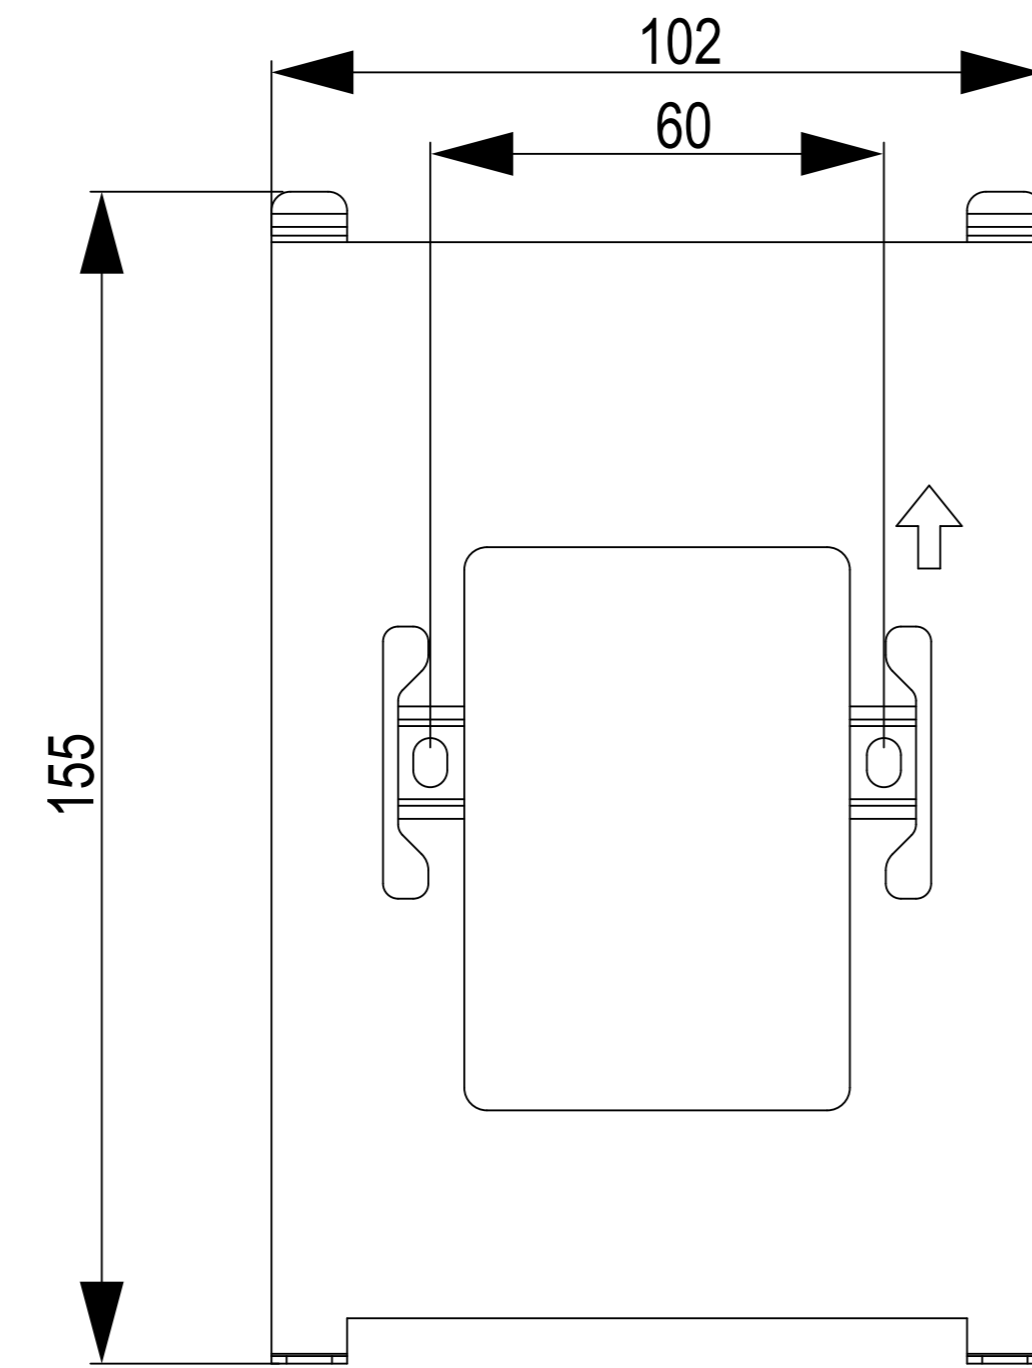

⑤ TOP VIEW

② RIGHT VIEW

① FRONT VIEW

③ LEFT VIEW

④ BACK VIEW

⑥ BOTTOM VIEW

Applicable Model
S567

Drawing Title
Wall Mounting Bracket
(Europe)

1 FRONT VIEW

3 LEFT VIEW

4 BACK VIEW

6 BOTTOM VIEW

① FRONT VIEW

② RIGHT VIEW

⑤ TOP VIEW

③ LEFT VIEW

④ BACK VIEW

⑥ BOTTOM VIEW

① INDOOR MONITOR FRONT VIEW

ADA Compliance Requirement

GROUND

② FRONT VIEW:WALL MOUNTING BRACKET PLACEMENT

GROUND

③ SIDE VIEW: INDOOR MONITOR ON WALL

1403mm TO BOTTOM OF BRACKET