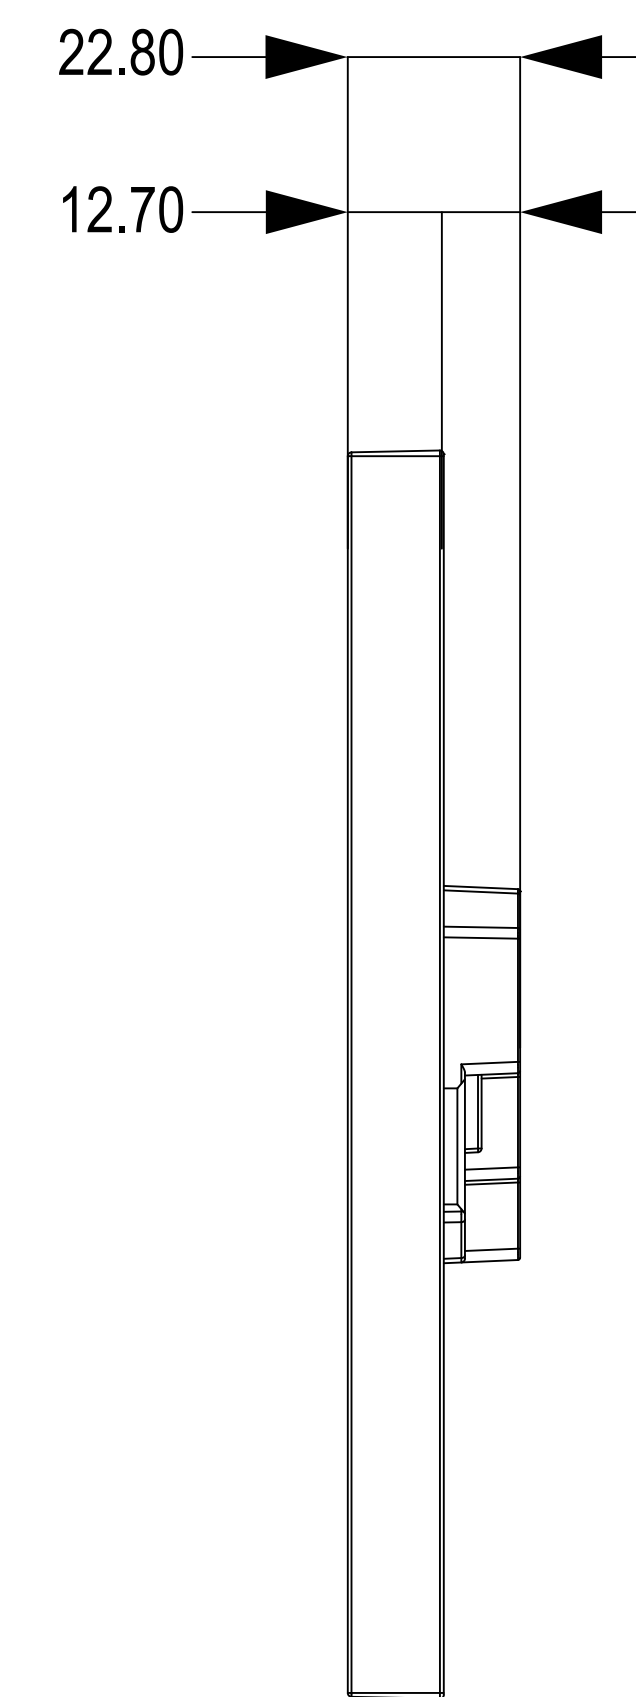

⑤ TOP VIEW

② RIGHT VIEW

① FRONT VIEW

③ LEFT VIEW

④ BACK VIEW

⑥ BOTTOM VIEW

Applicable Model
S567

Drawing Title
Wall Mounting Bracket
(Europe)

Drawing Unit
mm

Drawing Scale
Not to scale

**DRAFT
CHANGE TO
SUBJECT**

Last Revised
Mar 07,2022

Drawing Version
V1.0

Page
2of 4

5 TOP VIEW

2 RIGHT VIEW

1 FRONT VIEW

3 LEFT VIEW

4 BACK VIEW

6 BOTTOM VIEW

① FRONT VIEW

② RIGHT VIEW

⑤ TOP VIEW

③ LEFT VIEW

④ BACK VIEW

⑥ BOTTOM VIEW

① INDOOR MONITOR FRONT VIEW

ADA Compliance Requirement

GROUND

② FRONT VIEW:WALL MOUNTING BRACKET PLACEMENT

GROUND

③ SIDE VIEW: INDOOR MONITOR ON WALL