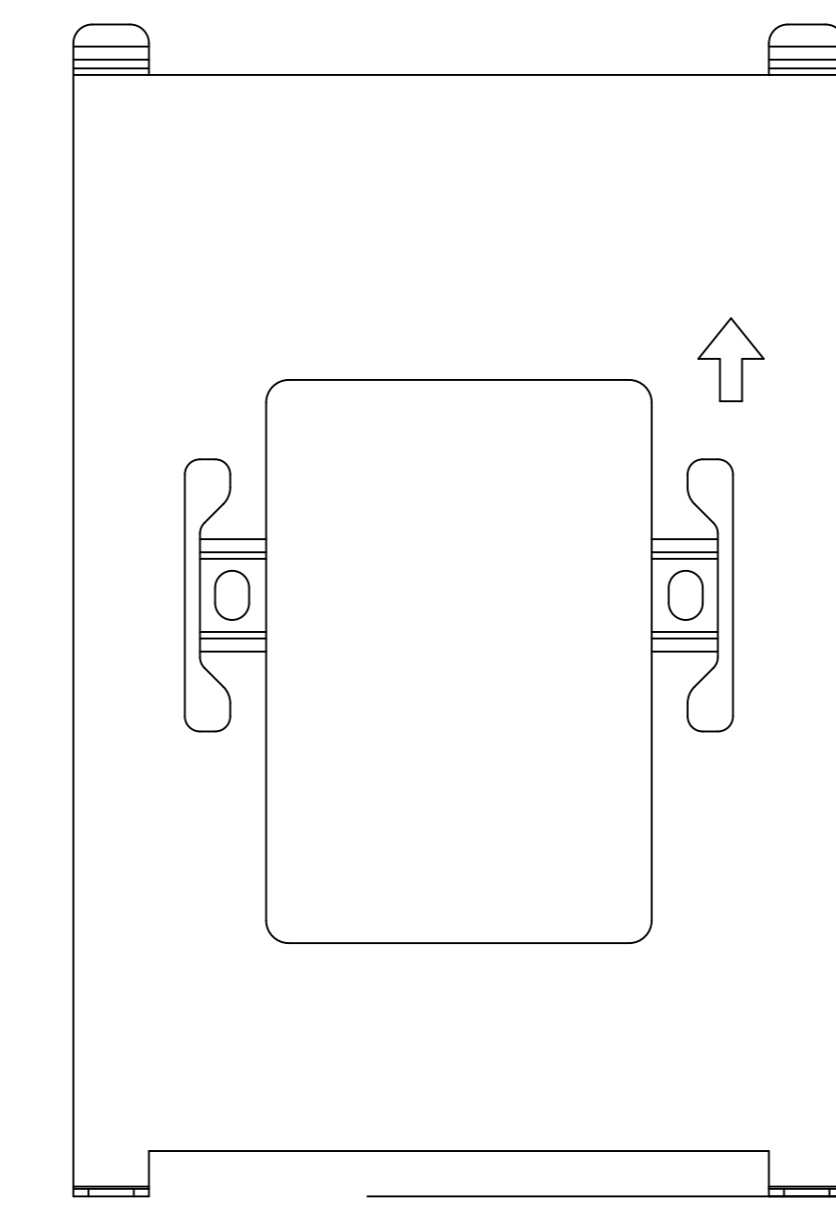

⑤ TOP VIEW

② RIGHT VIEW

① FRONT VIEW

③ LEFT VIEW

④ BACK VIEW

⑥ BOTTOM VIEW

Applicable Model
S567

Drawing Title
Wall Mounting Bracket
(Europe)

1 FRONT VIEW

3 LEFT VIEW

4 BACK VIEW

6 BOTTOM VIEW

① FRONT VIEW

② RIGHT VIEW

⑤ TOP VIEW

③ LEFT VIEW

④ BACK VIEW

⑥ BOTTOM VIEW

① INDOOR MONITOR FRONT VIEW

ADA Compliance Requirement

GROUND

② FRONT VIEW:WALL MOUNTING BRACKET PLACEMENT

GROUND

③ SIDE VIEW: INDOOR MONITOR ON WALL

1403mm TO BOTTOM OF BRACKET