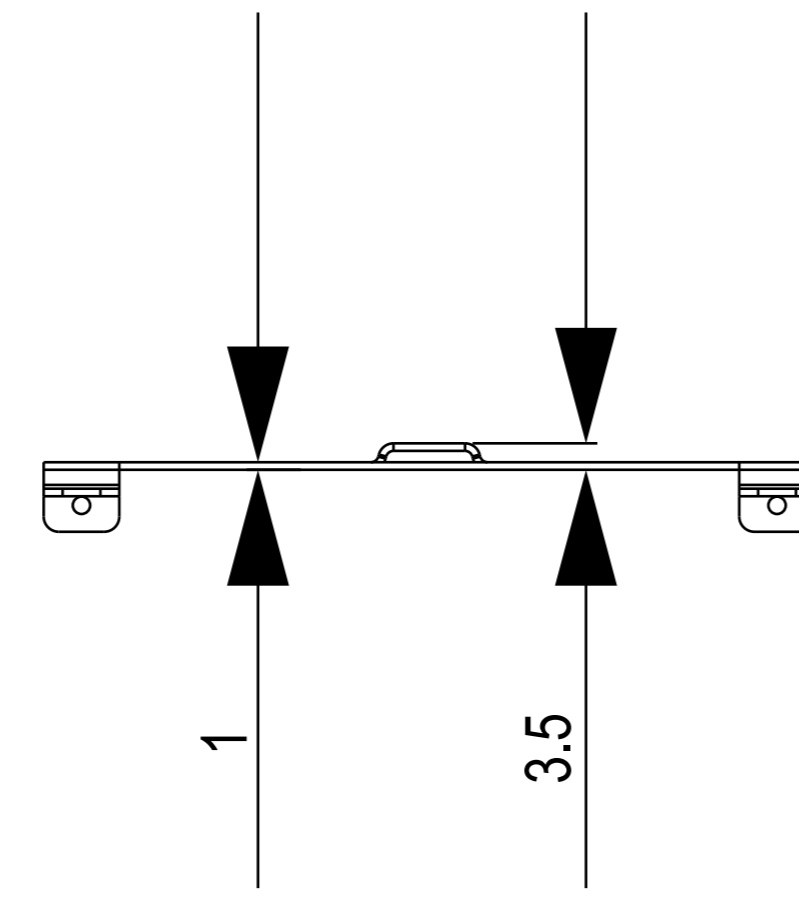

⑤ TOP VIEW

② RIGHT VIEW

① FRONT VIEW

③ LEFT VIEW

④ BACK VIEW

⑥ BOTTOM VIEW

Applicable Model
S567

Drawing Title
Wall Mounting Bracket
(Europe)

1 FRONT VIEW

3 LEFT VIEW

4 BACK VIEW

6 BOTTOM VIEW

① FRONT VIEW

② RIGHT VIEW

⑤ TOP VIEW

③ LEFT VIEW

1403mm TO BOTTOM OF BRACKET