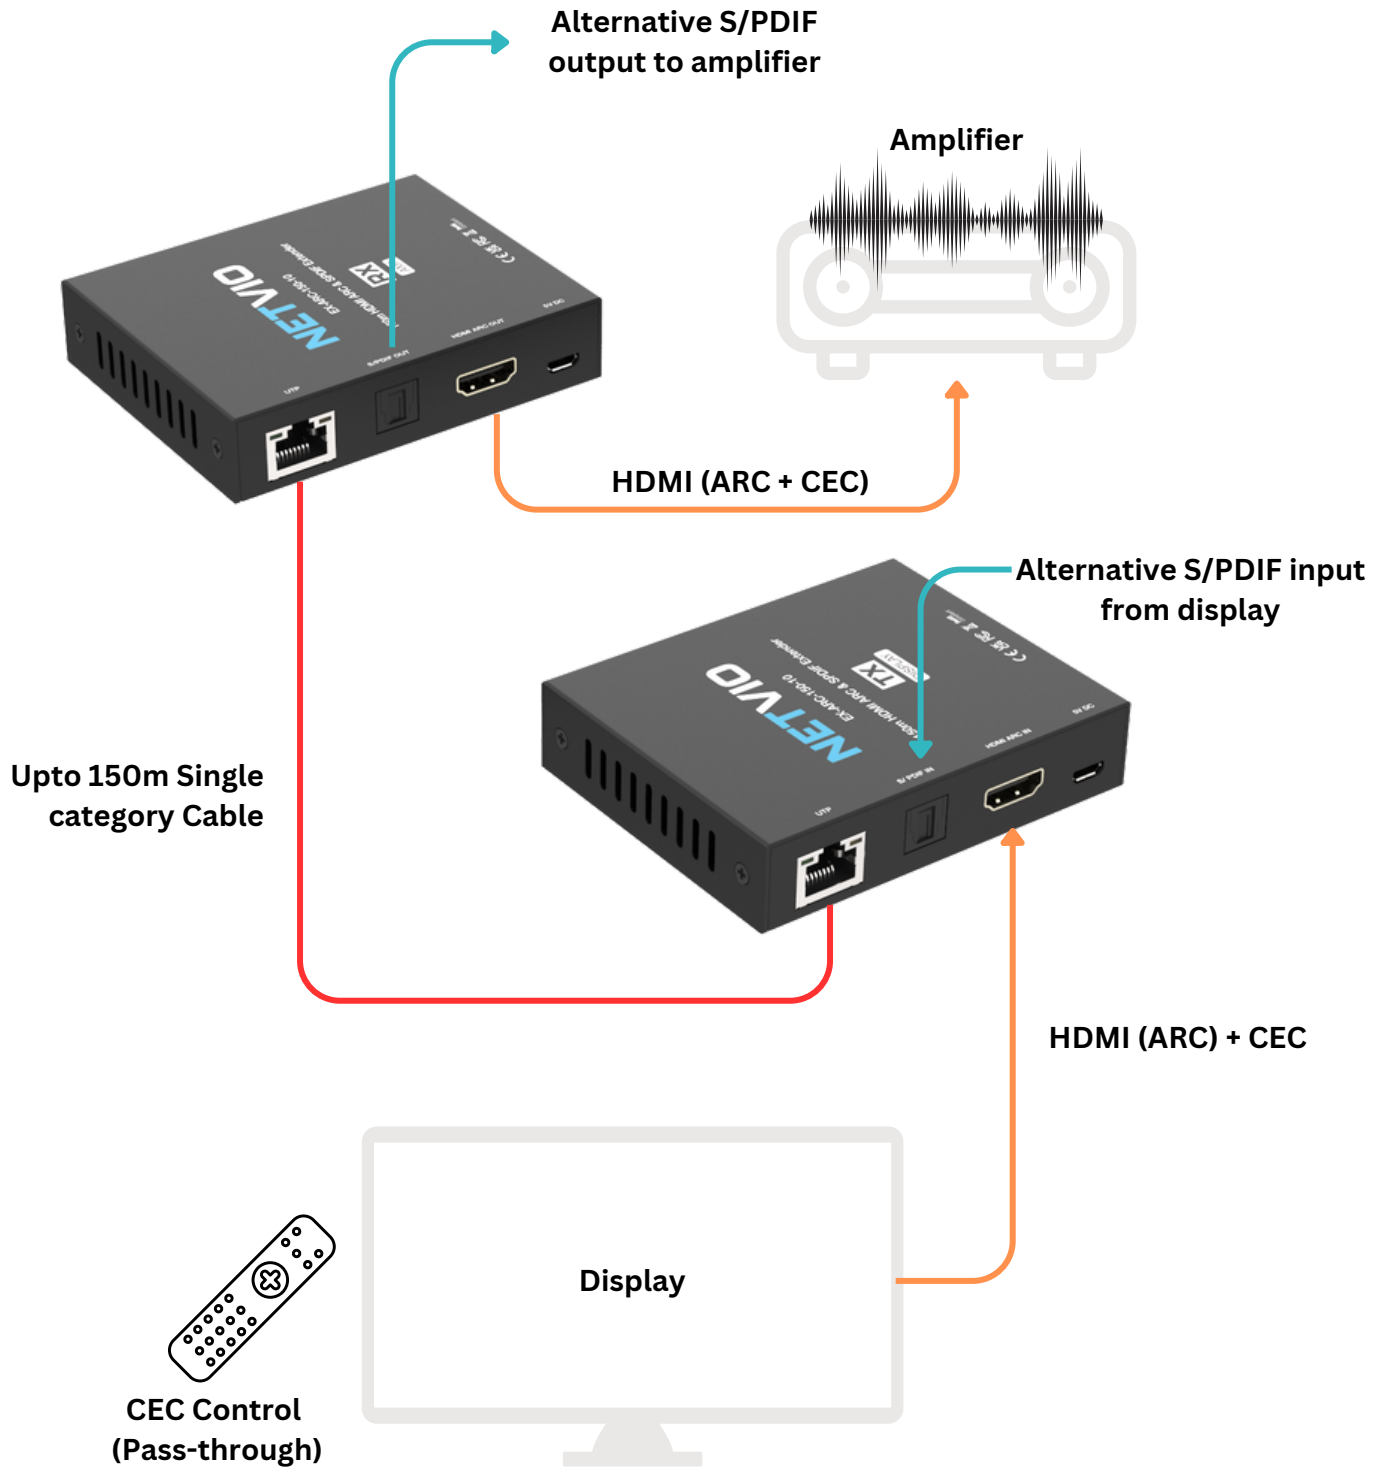

## 150m HDMI ARC Extender with CEC.

Designed specifically to manage ARC between Displays and remote Amplifiers over category cable.

- Extends HDMI ARC audio signals upto distances of 150m over single category cable.
- Connections to extend S/PDIF upto 150m, if ARC is not supported by display.
- Supports audio formats upto Dolby 5.1 and DTS 5.1
- CEC pass-through when using HDMI ARC.
- Perfect for connecting embedded display audio to remotely located audio amplifiers including Sonos AMP.
- Small form factor power supply for easy install.
- Mounting brackets included.

## Simplifying Complexity