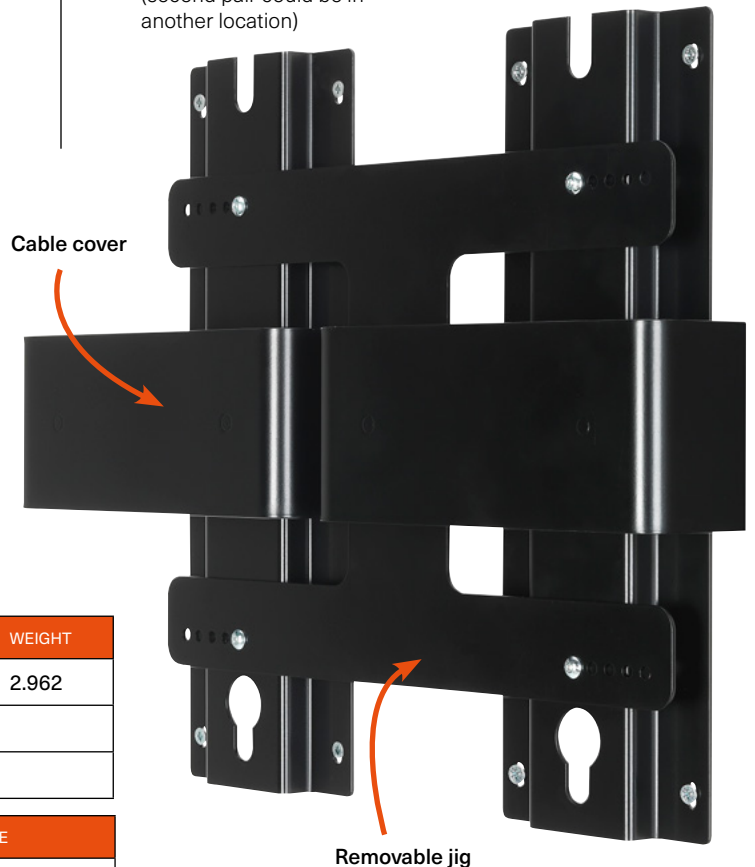

Premium Dock for 4 x Sonos Amps

- New unique highly flexible design
- Precision engineered in high grade steel.
- Enables you to hold up to four Sonos Amps securely on a wall.
- Amps can be arranged in line or in separate pairs
- Removable jig guide to ensure accurate distances between the Amps and precise alignment to suit any location
- Press fit cable covers so 'floating with' no visible brackets
- Can be mounted at the bottom of a cabinet.
- Quick, easy installation.
- Available in black to match the Sonos Amp.
- Clever cable management.

MILLIMETRES/KILOGRAMS	HEIGHT	WIDTH	DEPTH	WEIGHT	
Product Size	340	420	76	2.57	
MILLIMETRES/KILOGRAMS	QTY	LENGTH	WIDTH	HEIGHT	WEIGHT
Carton (Single)	1	360	260	190	2.962
Country of Origin	UK				
Carton Contents:	Wall brackets, Instructions				

CODE	NAME	EAN CODE
MS614B	Premium Wall Mount for 4 x Sonos Amps	5060888131147

Flexible Design:

4 x Sonos Amps mounted together (using jig)

4 x Sonos Amps horizontally mounted as separate pairs (second pair could be in another location)

4 x Sonos Amps vertically mounted as separate pairs

Removable jig