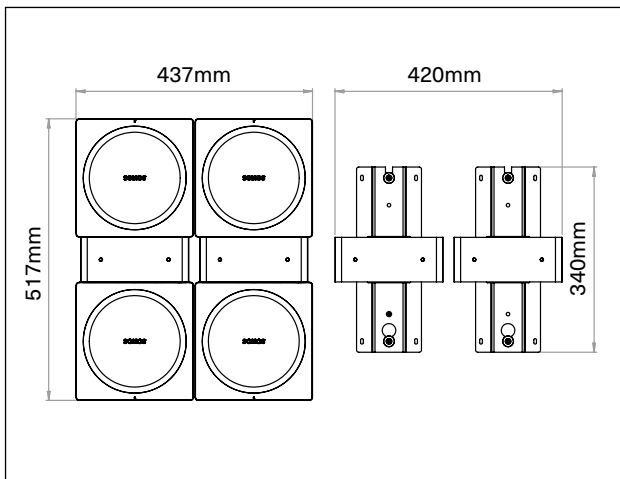

Premium Dock for 4 x Sonos Amps

- New unique highly flexible design
- Precision engineered in high grade steel.
- Enables you to hold up to four Sonos Amps securely on a wall.
- Amps can be arranged in line or in separate pairs
- Removable jig guide to ensure accurate distances between the Amps and precise alignment to suit any location
- Press fit cable covers so 'floating with' no visible brackets
- Can be mounted at the bottom of a cabinet.
- Quick, easy installation.
- Available in black to match the Sonos Amp.
- Clever cable management.

MILLIMETRES/KILOGRAMS	HEIGHT	WIDTH	DEPTH	WEIGHT	
Product Size	340	420	76	2.57	
MILLIMETRES/KILOGRAMS	QTY	LENGTH	WIDTH	HEIGHT	WEIGHT
Carton (Single)	1	360	260	190	2.962
Country of Origin	UK				
Carton Contents:	Wall brackets, Instructions				