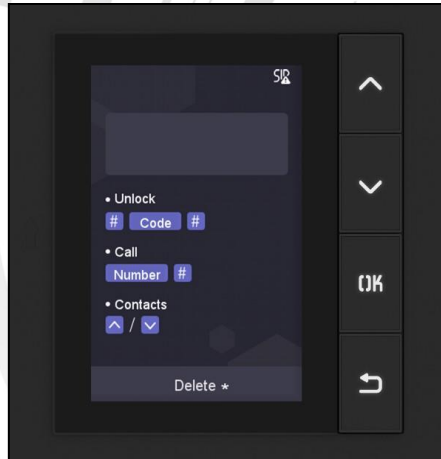

DS-KD-DIS

Video Intercom Display Module

- Display module of modular door station
- 3.5-inch LCD screen with rich information display: Dial number, pin code unlock, contact list
- Store up to 2000 contacts
- IP65 protection level
- Backlight compensation behind the module
- Support multiple languages

▪ Specification

System parameters	
Operation system	Linux
ROM	8 MB
RAM	64 MB
Processor	Embedded high performance processor
Display parameters	
Screen size	3.5-inch
Operation method	Physical buttons
Type	TFT
Resolution	320 × 480
Brightness	Adjustable, Max.250 cd/m ²
Video parameters	
Lens	/
Resolution	/
FOV	/
Wide dynamic range (WDR)	/
Supplement light	/
Video compression standard	/
Audio parameters	
Audio input	/
Audio compression standard	/
Audio output	/
Audio compression bitrate	/
Audio quality	/
Volume adjustment	/
Capacity	
User capacity	/
Face capacity	/
Card capacity	/
Linked network camera capacity	/
Network parameters	
Network protocol	/
Wi-Fi	/
Bluetooth	/
3G/4G	/
Device interfaces	
Alarm input	/
Network interface	/
TAMPER	/
Exit button	/
RS-485	1
USB	/
Wiegand	/

TF card	/
Alarm output	/
Lock control	/
Door contact input	/
General	
Button	4 physical buttons
Installation	Flush mounting, surface mounting
Indicator	/
Weight	/
Protective level	IP65
Working temperature	20 °C to 60 °C (-4 °F to 140 °F)
Working humidity	10% to 95% (no-condensing)
Dimension (W × H × D)	98.5 mm × 100 mm × 34.2 mm (3.87" × 3.95" × 1.33")
Battery	/
Application environment	Outdoor
Power consumption	2.5 W