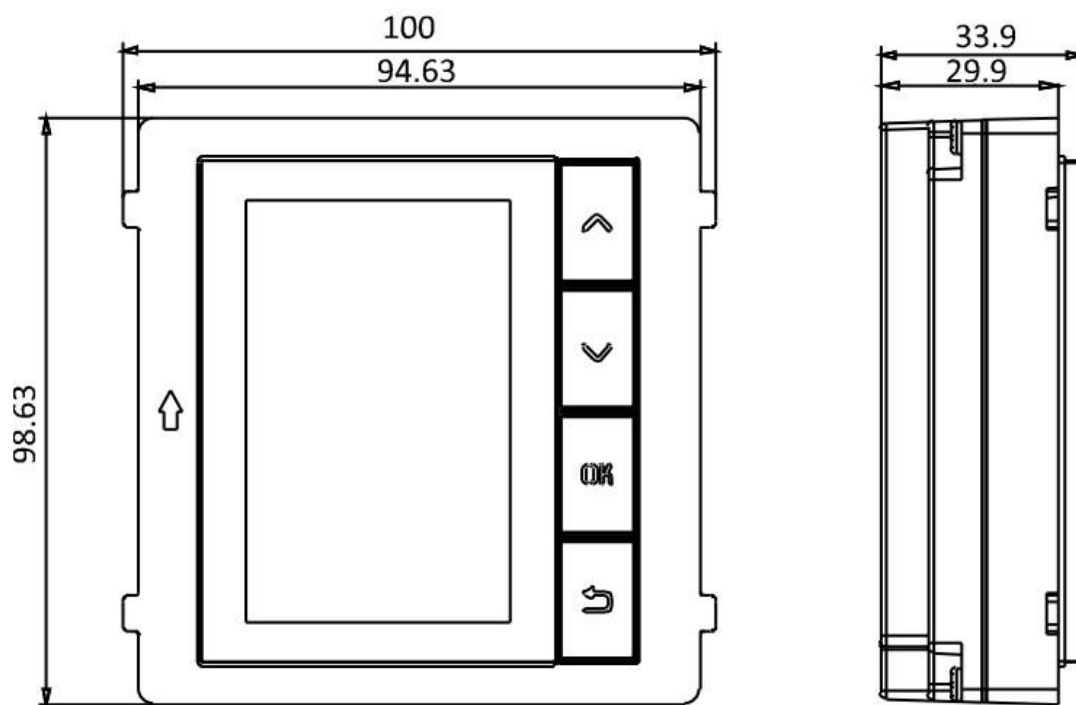

TF card	/
Alarm output	/
Lock control	/
Door contact input	/
General	
Button	4 physical buttons
Installation	Flush mounting, surface mounting
Indicator	/
Weight	/
Protective level	IP65
Working temperature	20 °C to 60 °C (-4 °F to 140 °F)
Working humidity	10% to 95% (no-condensing)
Dimension (W × H × D)	98.5 mm × 100 mm × 34.2 mm (3.87" × 3.95" × 1.33")
Battery	/
Application environment	Outdoor
Power consumption	2.5 W

▪ **Available Model**

DS-KD-DIS

▪ **Dimension**